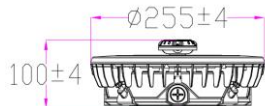

for DC Motion Microwave sensor

or DC Motion PIR sensor

or ZHAGA or no sensor provided;

“d” can be any two digits to represent CCT, can be

30=3000K, 40=4000K, 50=5000K.

DIMENSIONS

Regular

With DC Motion Microwave sensor