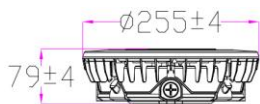

for DC Motion Microwave sensor

or DC Motion PIR sensor

or ZHAGA or no sensor provided;

“d” can be any two digits to represent CCT, can be

30=3000K, 40=4000K, 50=5000K.

DIMENSIONS

Regular

With DC Motion Microwave sensor

Luminaire Description:
 Lamp Description:
 Lumens per Lamp:
 Luminous Width (mm):
 Voltage: 120.0 V
 Power: 54.07 W

Photometric Results

CIE Class: Direct
 Measurement Flux: 7733.3 lm
 Downward Ratio: 97%
 Field Angle(C0/C180,C90/C270,C45/C225,C135/315): 174.1, 174.1, 174.3, 173.8
 Beam Angle(C0/C180,C90/C270,C45/C225,C135/315): 149.6, 149.7, 149.4, 149.8
 Luminaire Efficacy Rating (LER): 143.07
 Max. Intensity: 1829.57 cd
 S/MH(C0/C180): 1.63