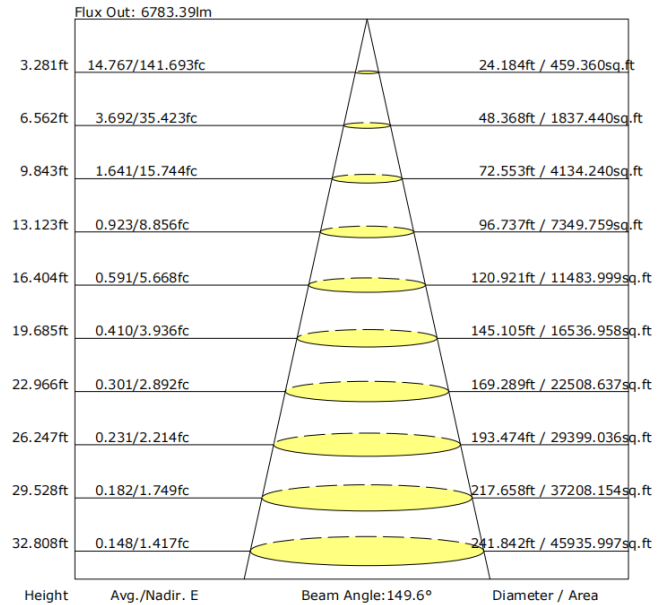

55 WATT RADIUM SERIES LED CANOPY LIGHTS

55 Watt - 10 Inches Round

LIGHT DISTRIBUTION TESTING PARAMETERS

Luminaire Property

Luminaire Manufacturer:
 Luminaire Category:
 Lamp Catalog:
 Number of Lamps:
 Luminous Length (mm):
 Luminous Height (mm):
 Current: 0.457 A
 Power Factor: 0.985

Luminaire Description:
 Lamp Description:
 Lumens per Lamp:
 Luminous Width (mm):
 Voltage: 120.0 V
 Power: 54.07 W

Photometric Results

CIE Class: Direct
 Measurement Flux: 7733.3 lm
 Downward Ratio: 97%
 Field Angle(C0/C180,C90/C270,C45/C225,C135/315): 174.1, 174.1, 174.3, 173.8
 Beam Angle(C0/C180,C90/C270,C45/C225,C135/315): 149.6, 149.7, 149.4, 149.8
 Luminaire Efficacy Rating (LER): 143.07
 Max. Intensity: 1829.57 cd
 S/MH(C0/C180): 1.63

Total Rated Lamp Lumens: 7733.3 lm
 Efficiency: 100%
 Upward Ratio: 3%
 C0r0 Intensity: 1525.17 cd
 Pos of Max. Intensity: H90 V31
 S/MH(C90/C270): 1.64

Luminous Intensity Distribution Curve

The Average Illuminance Effective Figure