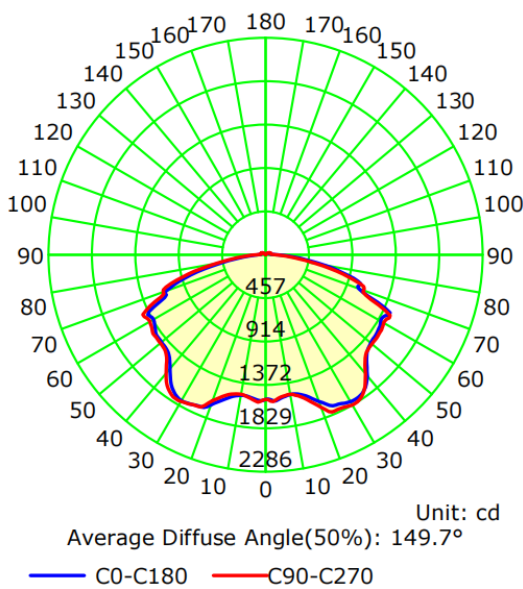

55 WATT RADIUM SERIES LED CANOPY LIGHTS

55 Watt - 10 Inches Round

LIGHT DISTRIBUTION TESTING PARAMETERS

Luminaire Property

Luminaire Manufacturer:
 Luminaire Category:
 Lamp Catalog:
 Number of Lamps:
 Luminous Length (mm):
 Luminous Height (mm):
 Current: 0.457 A
 Power Factor: 0.985

Luminaire Description:
 Lamp Description:
 Lumens per Lamp:
 Luminous Width (mm):
 Voltage: 120.0 V
 Power: 54.07 W

Photometric Results

CIE Class: Direct
 Measurement Flux: 7733.3 lm
 Downward Ratio: 97%
 Field Angle(C0/C180,C90/C270,C45/C225,C135/315): 174.1, 174.1, 174.3, 173.8
 Beam Angle(C0/C180,C90/C270,C45/C225,C135/315): 149.6, 149.7, 149.4, 149.8
 Luminaire Efficacy Rating (LER): 143.07
 Max. Intensity: 1829.57 cd
 S/MH(C0/C180): 1.63

Total Rated Lamp Lumens: 7733.3 lm
 Efficiency: 100%
 Upward Ratio: 3%
 C0r0 Intensity: 1525.17 cd
 Pos of Max. Intensity: H90 V31
 S/MH(C90/C270): 1.64

Luminous Intensity Distribution Curve

The Average Illuminance Effective Figure