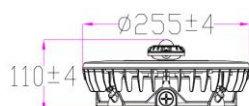

for DC Motion Microwave sensor

or DC Motion PIR sensor

or ZHAGA or no sensor provided;

“d” can be any two digits to represent CCT, can be

30=3000K, 40=4000K, 50=5000K.

DIMENSIONS

Regular

With DC Motion Microwave sensor