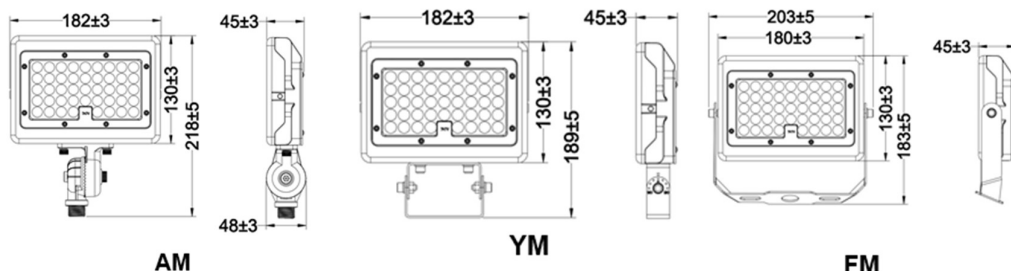

PRODUCT DIMENSIONS

LEGENDARY USA SUPPORT

PRODUCT TECHNICAL SPECIFICATIONS

OPTICAL	Input Power (Tolerance : ±10%)	50W		
	Color Temperature (Color Tunable)	3000K	4000K	5000K
	Lumen(Tolerance: ±10%)	6350LM	7150LM	6850LM
	Efficacy(Tolerance : ±3%)	127 LM/W	143 LM/W	137LM/W
	CRI	>80		
	Color Consistency	< 7 Steps (or < 7 SDCM)		
	Distribution Pattern	7H7V		
	Field Angle (10%) (Tolerance : ±15%)	150 Degree		
ELECTRICAL	Input Voltage and Frequency	120-277VAC, 50/60Hz		
	PF (Tolerance : -3%)	≥0.9		
	THD (Tolerance : +5%)	≤20%		
	Flicker Percent	< 30%		
	Driver Brand	HBE		
	Driver Model	HB-FL19F050		
	Driver Surge protection	L/N-PE: 2.5kV, L-N: 2.5kV		
	Dimming	0-10V dimming standard		
	Sensor Type	No Sensor		
	Optional Accessory	Surge-protective Device		
	MATERIALS	LED Brand	Lumileds	
LED Type		SMD2835		
LED QTY		80 PCS*2		
Housing		Die-cast aluminum		
Housing Color		Brown, Black, or Customized		
EPA		0.42 ft²		
Waterproof Rating		WET (IP65)		
OTHERS	Operating Temperature	-30°C TO 45°C;		
	Storage Temperature	-40°C TO 80°C		
	Operating Humidity	20% - 90% RH		
	Storage Humidity	20% - 95% RH		
	Warranty	5 years		