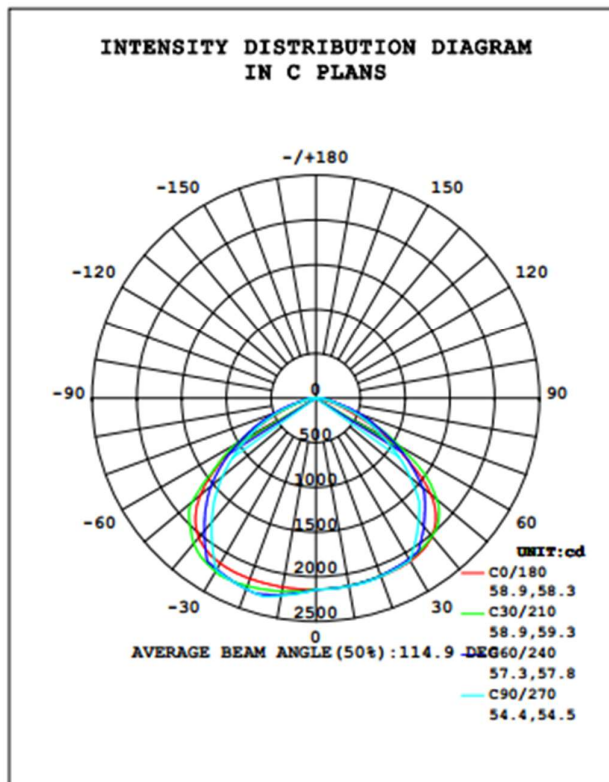

PRODUCT MOUNTS & ACCESSORIES

AM

YM

FM

PHOTOMETRICS & DLC PRODUCT SPEC

STREETLIGHT PHOTOMETRIC TEST REPORT

Test:U:119.39V I:0.4240A P:49.931W PF:0.9864 Freq:60.01Hz Lamp Flux:6711.27x1 lm		
NAME:	TYPE: LED	WEIGHT: /
SPEC.: /	DIM.: /	SERIAL No.: 1#
MFR.: AMERICANLITE	SUR.:	Shielding Angle: /

DATA OF LAMP		PHOTOMETRIC DATA			
MODEL		Imax (cd)	2298	□ street_up (%)	0.0
NOMINAL POWER (W)	50	LOR (%)	100.0	□ street_down (%)	49.5
RATED VOLTAGE (V)	120	TOTAL FLUX (lm)	6711	□ house_up (%)	0.0
NOMINAL FLUX (lm)	6711.27	MAXIMUM @ (C, □)	270,15.0	□ house_down (%)	50.5
LAMPS INSIDE	1	□ up (%)	0.0	76 FLASHAREA (m2)	
TEST VOLTAGE (V)	120	□ down (%)	100.0	SLI	