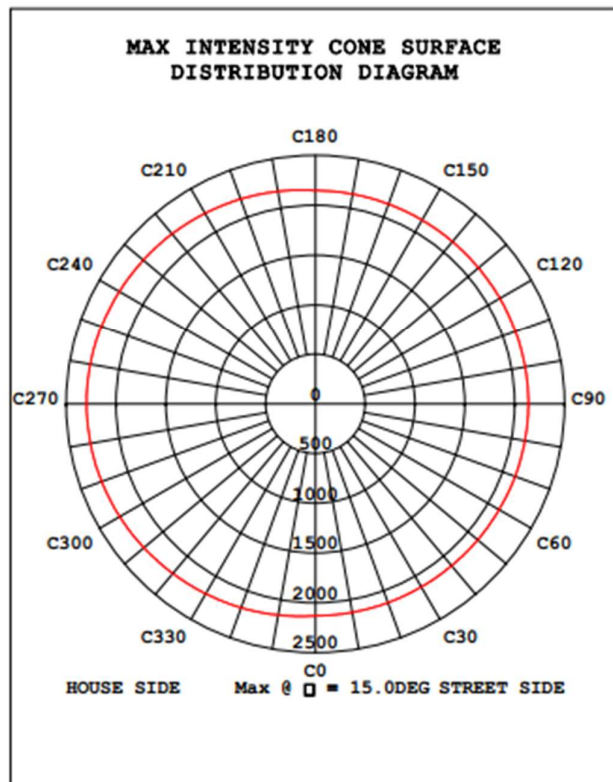

PRODUCT MOUNTS & ACCESSORIES

AM

YM

FM

PHOTOMETRICS & DLC PRODUCT SPEC

STREETLIGHT PHOTOMETRIC TEST REPORT

Test:U:119.39V I:0.4240A P:49.931W PF:0.9864 Freq:60.01Hz Lamp Flux:6711.27x1 lm		
NAME:	TYPE: LED	WEIGHT: /
SPEC.: /	DIM.: /	SERIAL No.: 1#
MFR.: AMERICANLITE	SUR.:	Shielding Angle: /

DATA OF LAMP		PHOTOMETRIC DATA			
MODEL		Imax (cd)	2298	□ street_up (%)	0.0
NOMINAL POWER (W)	50	LOR (%)	100.0	□ street_down (%)	49.5
RATED VOLTAGE (V)	120	TOTAL FLUX (lm)	6711	□ house_up (%)	0.0
NOMINAL FLUX (lm)	6711.27	MAXIMUM @ (C, □)	270,15.0	□ house_down (%)	50.5
LAMPS INSIDE	1	□ up (%)	0.0	76 FLASHAREA (m2)	
TEST VOLTAGE (V)	120	□ down (%)	100.0	SLI	