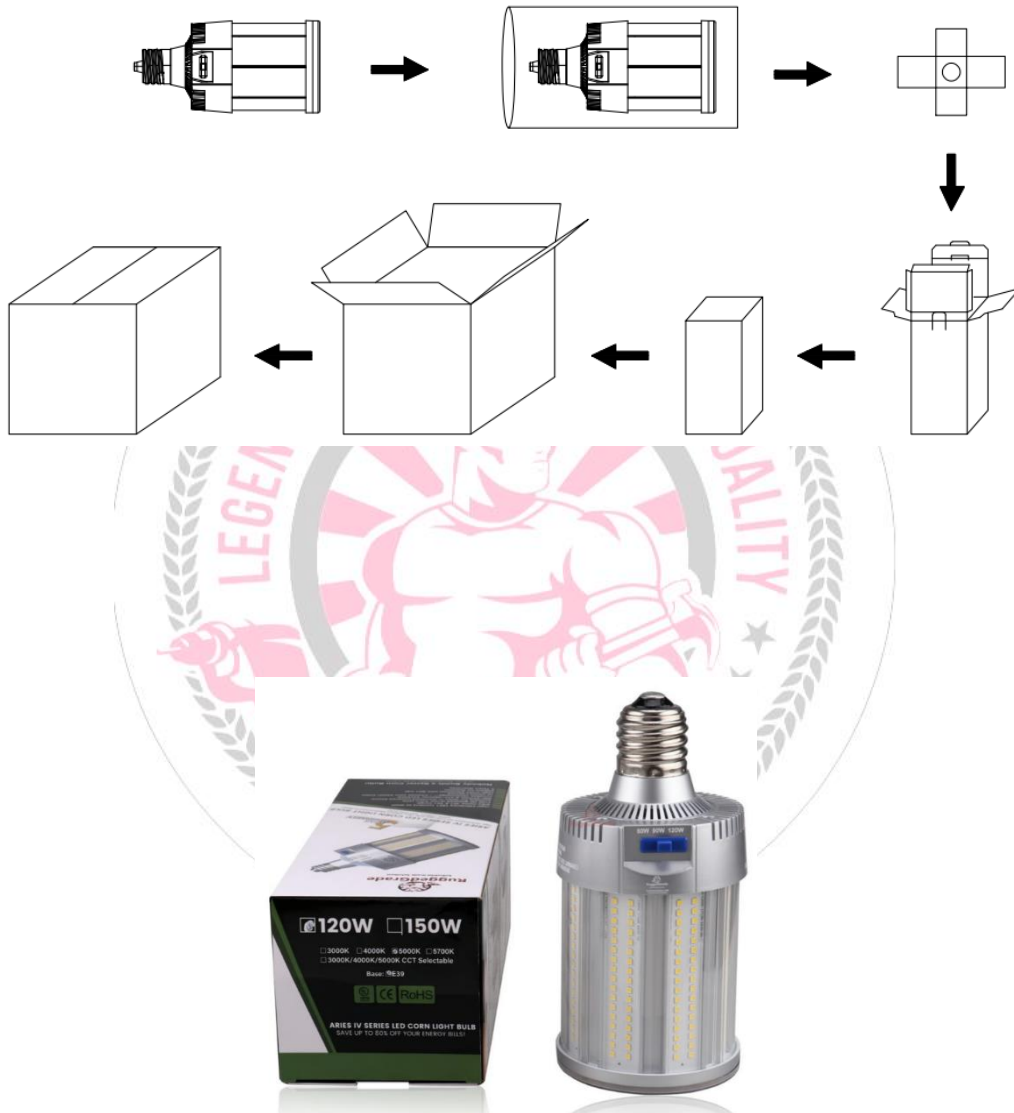

#: RGL-ARIES-4-TT-120WBCDA1

PRODUCT FEATURES & COMMON USE APPLICATIONS

- | | |
|---|---|
| <ul style="list-style-type: none"> ➤ UL cUL certificate. ➤ E39 EX39 lamp base. ➤ Internal driver, input voltage AC 277-480V. ➤ Meet 6KV surge immunity level ➤ Two dimming options are available, continuous dimming or segmented dimmer ➤ Long lifespan and good heat dissipation, With Sunon fan ➤ Direct replacement for Metal Halide, easy installation. ➤ Fits many different fixtures to replace traditional Lamps. | <ul style="list-style-type: none"> ➤ Replacement Lamps for Outdoor Pole/Arm-mounted Decorative Luminaires (Type B) |
|---|---|

PRODUCT MOUNTS & ACCESSORIES

PRODUCT IMAGES & ACTUAL INSTALLATIONS

PRODUCT PACKAGING

	Size	Qty / Carton	Net Weight / Carton	Gross Weight / Carton
Inner box	110*110*255MM/4.3*4.3*10IN	1 PC	0.75 KG/1.65lb	0.84 KG/1.85lb
Outer box	460*350*270MM/18.1*13.78*10.63IN	12 PCS	9KG/19.84lb	11.0 KG/24.25lb

*Tolerance of Carton Size: ±15 MM, Tolerance of Weight: ±10%.

PRODUCT WARNINGS

- ⚡ Please turn off power before install or change assembly parts.
- ⚡ The input voltage and lamps should be matched, after connecting the power line.
- ⚡ Please make sure the wiring section is insulated.
- ⚡ Professionals must install and disassemble the lamps.
- ⚡ Surge is the number 1 cause of LED light failure. Outdoor lights must have surge at fixture, pole, and breaker.
- ⚡ Surge is the number 1 cause of LED light failure. Indoor lights must have surge at fixture and breaker.