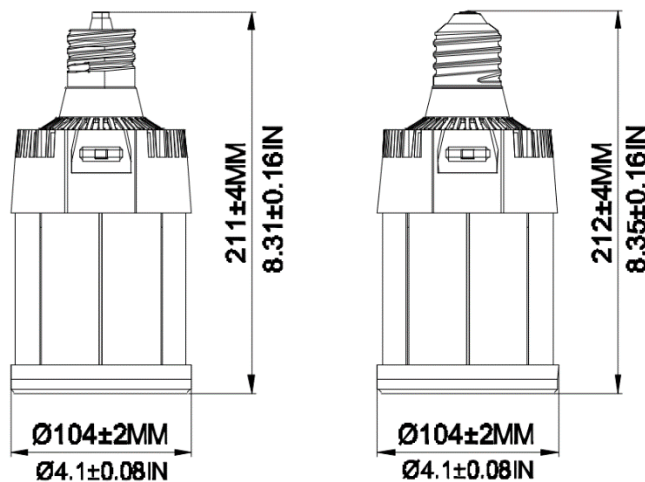

PRODUCT DESCRIPTION

Aries IV Series = Smaller, Smarter and Dimmable! Surge Protection Built in with the Best Driver on the Market! High Efficiency 135 Lumen to watt LEDs with over 135 in Fixture performance - 360 Degree Lighting LED Corn Light Bulb and Onboard Dimming

PRODUCT DIMENSIONS

LEGENDARY USA SUPPORT

US based phone and online customer support

DLC CERTIFIED

5 YEARS WARRANTY

PRODUCT TECHNICAL SPECIFICATIONS

OPTICAL	Input Power (Tolerance : ±10%)	120W		
	Color Temperature (Color Tunable)	3000K	4000K	5000k
	Lumen (Tolerance : ±10%)In	14229 LM	16432LM	15102 LM
	Efficacy (Tolerance : ±3%)In	133LM/W	135LM/W	123 LM/W
	CRI	>80		
	Color Consistency	7 Steps (or < 7 SDCM)		
	Diffuser Type	Clear PC		
	Beam Angle (50%) (Tolerance :	205 Degree		
ELECTRICAL	Input Voltage	277-480VAC 50/60Hz		
	PF (Tolerance : -3%)	≥0.9		
	THD (Tolerance : +5%)	≤20%		
	Flicker Percent	<30%		
	Driver Surge protection	L-N: 6kV		
	Dimmable	YES (Through the toggle switch on the lamp)		
	Equivalent	200W CFL, 400W MHL/HPS/HID		
MATERIALS	LED Brand	Lumileds		
	LED Type	SMD2835		
	LED QTY	306 pcs of 3000K + 306 pcs of 5000K		
	Housing	PC + Aluminum		
	Housing Color	Any colour		
	Waterproof Rating	DAMP		
OTHERS	Operating Temperature	-40°C TO 50°C		
	Storage Temperature	-40°C TO 80°C		
	Operating Humidity	20% - 70% RH		
	Storage Humidity	10% - 75% RH		
	Warranty	5 years		

PRODUCT MOUNTS & ACCESSORIES

PRODUCT IMAGES & ACTUAL INSTALLATIONS

PRODUCT PACKAGING

	Size	Qty / Carton	Net Weight / Carton	Gross Weight / Carton
Inner box	110*110*255MM/4.3*4.3*10IN	1 PC	0.75 KG/1.65lb	0.84 KG/1.85lb
Outer box	460*350*270MM/18.1*13.78*10.63IN	12 PCS	9KG/19.84lb	11.0 KG/24.25lb