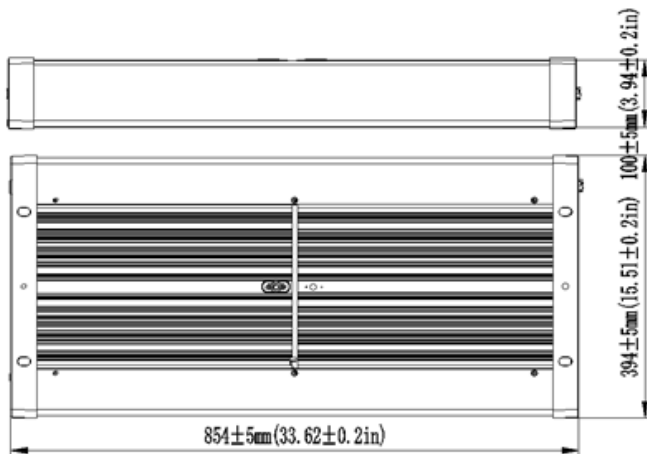

PRODUCT DIMENSIONS

Rugged Grade Lighting
Industrial Grade Solutions