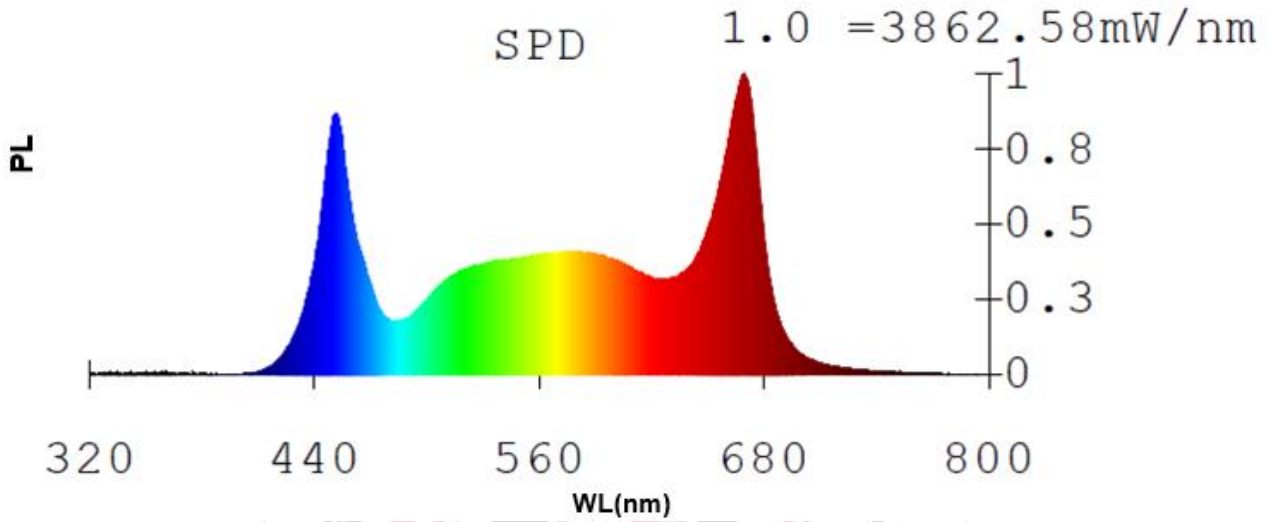

PRODUCT MOUNTS & ACCESSORIES

PRODUCT IMAGES & ACTUAL INSTALLATIONS

SPECTRUM

Indoor Spectrum(Model SNC-GLS03-800WS1NA1-abcWegj)

PRODUCT PACKAGING

	Carton Size	Qty / Carton	Net Weight / Carton	Gross Weight / Carton
Lamp Outer box	920*455*195mm/36.22*17.9*7.68in	1PC	23KG/50.6ib	25KG/55ib