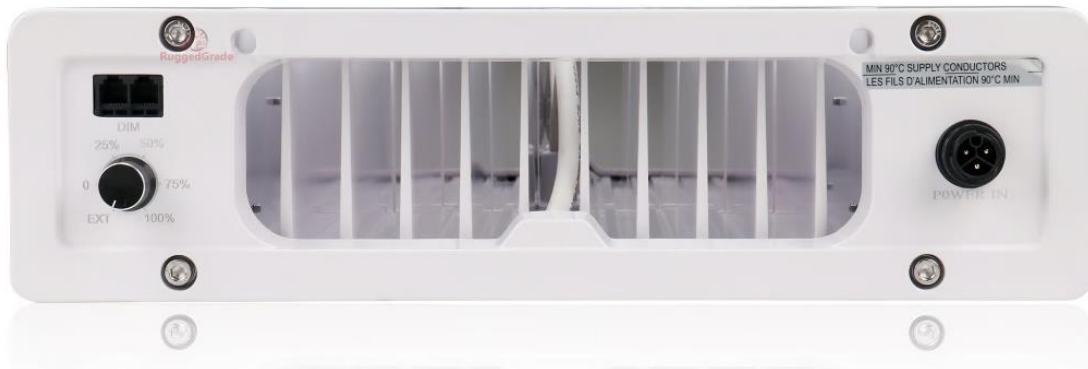

PRODUCT DESCRIPTION

The Alarion series is the pinnacle of full spectrum lighting for your vegetation needs. The new grow lights are easy to use and revolutionary for your garden.

PART #:

RGL-ALARION-1200W

PRODUCT FEATURES & COMMON USE APPLICATIONS

- Lumileds or Samsung Chip, high CRI.
- Input voltage 120-277VAC.
- Output constant current lever can be adjusted through output cable with 0-10V.
- No UV or IR in the beam.
- Easy to install and operate.
- Energy saving, long lifespan.
- Light is soft and uniform, safe to eyes.
- Instant start, NO flickering, NO humming.
- Green and eco-friendly without mercury.
- Green House
- Vertical Farming

PRODUCT TECHNICAL SPECIFICATIONS

OPTICAL	Input Power (Tolerance : ±10%)	1200W
	Photosynthetic photon flux	2880 μmol/s
	Efficacy (Tolerance : -3%)	2.4 μmol/s
	CRI	>80
	Color Consistency	<7 Steps (or <7 SDCM)
	Diffuser Type	PC Lens
	Beam Angle (50%) (Tolerance :	125*90 Degree
	Input Voltage and Frequency	120-277VAC, 50/60Hz
	PF (Tolerance : -3%)	≥0.9
ELECTRICAL	THD (Tolerance : +5%)	≤20%
	Distribution Pattern	Type II
	Driver Brand	Rugged Grade Lighting
	Driver Model	Rugged Grade Lighting Driver
	Driver Surge protection	L/N-PE: 4KV, L-N: 6KV
	Dimming	0-10V dimming standard
	Optional Accessory	Bluetooth SIG MESH
	LED Brand	Lumileds
	LED Type	RG
MATERIALS	LED QTY	NA
	Housing	Die-cast aluminum
	Housing Color	Silver or Customized
	Waterproof Rating	WET (IP65)
	Operating Temperature	-40°C TO 45°C
	Storage Temperature	-40°C TO 80°C
OTHERS	Operating Humidity	10% - 90% RH
	Storage Humidity	10% - 95% RH
	Warranty	5 years warranty with 24/7 operating hours Luminaire lifetime

PRODUCT MOUNTS & ACCESSORIES

PRODUCT IMAGES & ACTUAL INSTALLATIONS

SPECTRUM

Indoor Spectrum(Model SNC-GLS03-800WS1NA1-abcWegj)

PRODUCT PACKAGING

	Carton Size	Qty / Carton	Net Weight / Carton	Gross Weight / Carton
Lamp Outer box	920*455*195mm/36.22*17.9*7.68in	1PC	23KG/50.6ib	25KG/55ib