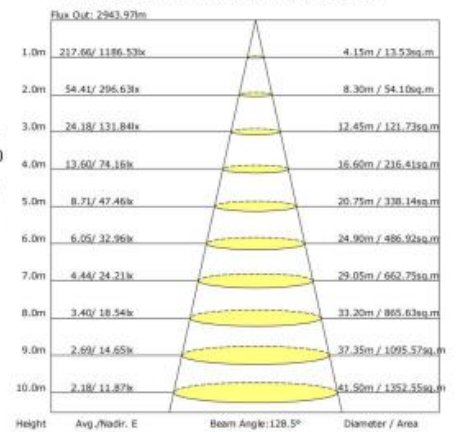

### Luminaire Property

Luminaire Manufacturer:  
Luminaire Category:  
Lamp Catalog:  
Number of Lamps:  
Luminous Length (mm):  
Luminous Height (mm):  
Current: 0.249 A  
Power Factor: 0.990

Luminaire Description:  
Lamp Description:  
Lumens per Lamp:  
Luminous Width (mm):  
Voltage: 120.0 V  
Power: 29.60 W

### Photometric Results

IES Classification: Type III  
Total Rated Lamp Lumens: 3719.8 lm  
Efficiency: 100%  
Upward Ratio: 3%  
C0r0 Intensity: 1186.53 cd  
Pos of Max. Intensity: H90 V22  
Beam Angle(C0/C180,C90/C270,C45/C225,C135/315): 128.5, 74.8, 77.6, 78.2

Longitudinal Classification: Very Short  
Measurement Flux: 3719.8 lm  
Downward Ratio: 97%  
Luminaire Efficacy Rating (LER): 125.72  
Max. Intensity: 1823.63 cd

Luminous Intensity Distribution Curve

The Average Illuminance Effective Figure