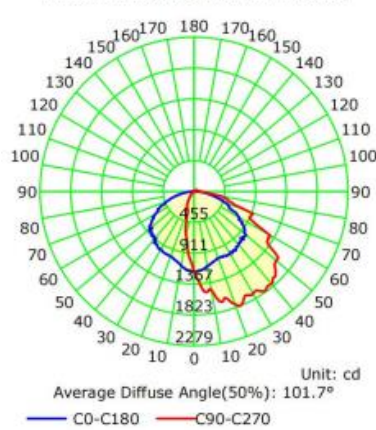

### Luminaire Property

Luminaire Manufacturer:  
Luminaire Category:  
Lamp Catalog:  
Number of Lamps:  
Luminous Length (mm):  
Luminous Height (mm):  
Current: 0.249 A  
Power Factor: 0.990

Luminaire Description:  
Lamp Description:  
Lumens per Lamp:  
Luminous Width (mm):  
Voltage: 120.0 V  
Power: 29.60 W

### Photometric Results

IES Classification: Type III  
Total Rated Lamp Lumens: 3719.8 lm  
Efficiency: 100%  
Upward Ratio: 3%  
C0r0 Intensity: 1186.53 cd  
Pos of Max. Intensity: H90 V22  
Beam Angle(C0/C180,C90/C270,C45/C225,C135/315): 128.5, 74.8, 77.6, 78.2

Longitudinal Classification: Very Short  
Measurement Flux: 3719.8 lm  
Downward Ratio: 97%  
Luminaire Efficacy Rating (LER): 125.72  
Max. Intensity: 1823.63 cd

Luminous Intensity Distribution Curve

The Average Illuminance Effective Figure