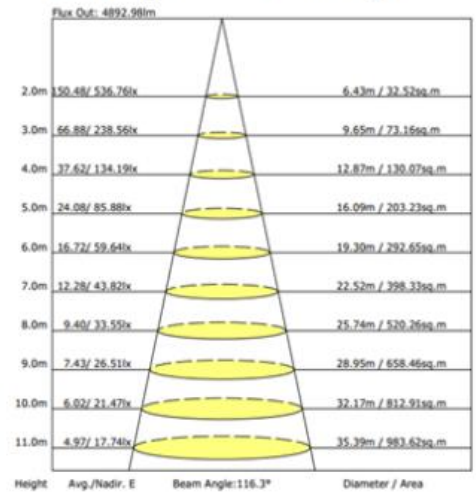

### LIGHT DISTRIBUTION TESTING PARAMETERS

#### Luminaire Property

Luminaire Manufacturer:  
Voltage: 120.3 V  
Power: 51.90 W

Current: 0.446 A  
Power Factor: 0.967

#### The Average Illuminance Effective Figure