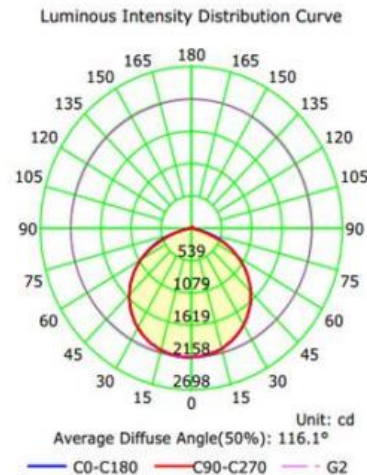

### LIGHT DISTRIBUTION TESTING PARAMETERS

#### Luminaire Property

Luminaire Manufacturer:  
Voltage: 120.3 V  
Power: 51.90 W

Current: 0.446 A  
Power Factor: 0.967

#### Photometric Results

IES Classification: Type II  
Total Rated Lamp Lumens: 6206.4 lm  
Efficiency: 100%  
Upward Ratio: 1%  
Central Intensity: 2147.04 cd  
Pos of Max. Intensity: H270 V2

Longitudinal Classification: Very Short  
Measurement Flux: 6206.4 lm  
Downward Ratio: 99%  
Luminaire Efficacy Rating (LER): 119.63  
Max. Intensity: 2158.84 cd

#### The Average Illuminance Effective Figure