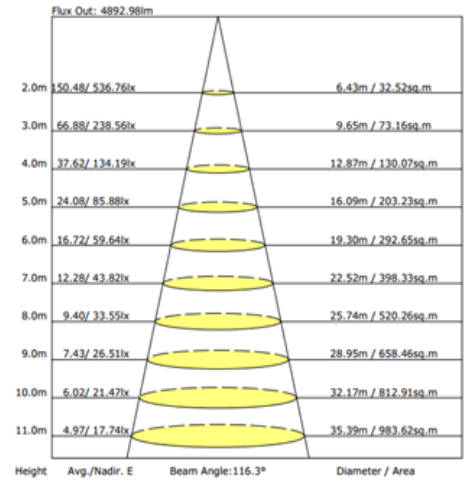

### LIGHT DISTRIBUTION TESTING PARAMETERS

#### Luminaire Property

Luminaire Manufacturer:  
Voltage: 120.3 V  
Power: 51.90 W

Current: 0.446 A  
Power Factor: 0.967

#### The Average Illuminance Effective Figure