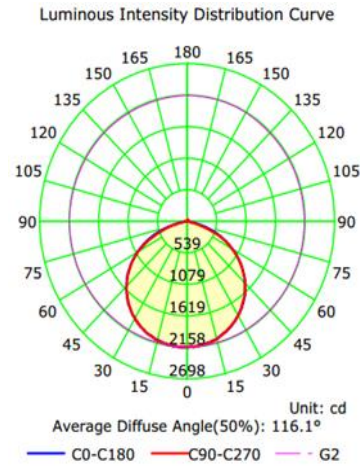

### LIGHT DISTRIBUTION TESTING PARAMETERS

#### Luminaire Property

Luminaire Manufacturer:  
Voltage: 120.3 V  
Power: 51.90 W

Current: 0.446 A  
Power Factor: 0.967

#### Photometric Results

IES Classification: Type II  
Total Rated Lamp Lumens: 6206.4 lm  
Efficiency: 100%  
Upward Ratio: 1%  
Central Intensity: 2147.04 cd  
Pos of Max. Intensity: H270 V2

Longitudinal Classification: Very Short  
Measurement Flux: 6206.4 lm  
Downward Ratio: 99%  
Luminaire Efficacy Rating (LER): 119.63  
Max. Intensity: 2158.84 cd

#### The Average Illuminance Effective Figure