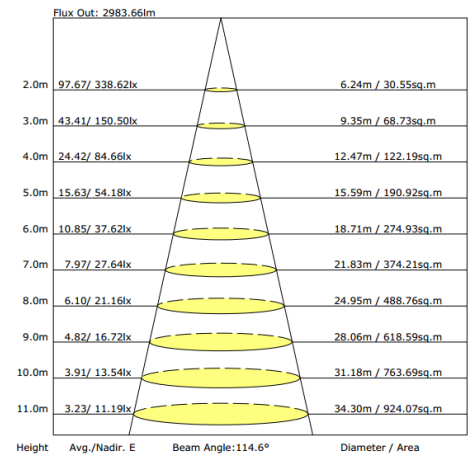

Photometric Results

CIE Class: Direct
 Measurement Flux: 3846.3 lm
 Downward Ratio: 99%
 Horizontal Diffuse Angle(10%,50%): H153.9,H114.7
 Vertical Diffuse Angle(10%,50%): V148.9,V114.8
 Luminaire Efficacy Rating (LER): 112.45
 Max. Intensity: 1364.01 cd
 S/MH(C0/C180): 1.29

Total Rated Lamp Lumens: 3846.3 lm
 Efficiency: 100%
 Upward Ratio: 1%
 Central Intensity: 1354.49 cd
 Pos of Max. Intensity: H22.5 V1
 S/MH(C90/C270): 1.29

The Average Illuminance Effective Figure

Sizing & Measurement

Model Series	Height (in)	Length (in)	Width (in)	Net Weight (lbs)	Measurements Diagram
Luri Series 30W KM	7.40	5.98	1.02	1.23	
Luri Series 30W YM	6.25	5.98	1.02	1.23	
Luri Series 50W KM	8.14	7.16	1.18	1.47	
Luri Series 50W YM	7.04	7.16	1.18	1.47	

Sizing & Measurement

Model Series	Height (in)	Length (in)	Width (in)	Net Weight (lbs)	Measurements Diagram
Luri Series 80W KM	9.17	8.34	1.37	1.91	
Luri Series 80W YM	8.03	8.34	1.37	1.91	
Luri Series 150W AM	15.55	11.81	2.44	6.82	
Luri Series 150W FM	11.77	12.44	2.44	6.09	