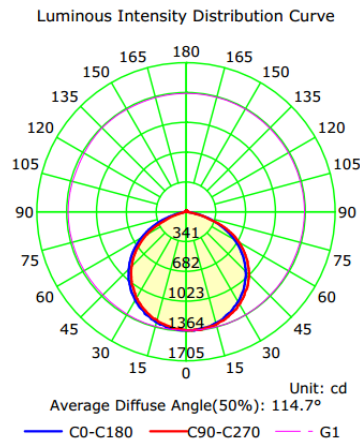

Certifications

Model Specifications

Model	WATT(W)	Lumens (lm)	Efficacy (lm/W)	Mount Type	Kelvin Color (K)	Voltage (V)	CRI
Luri Series	30W	3,450lm	115lm/W	KM/YM	5000K	120VAC	>80
	50W	5,750lm	115lm/W	KM/YM			
	80W	9,200lm	115lm/W	KM/YM			
Luri Series w/PC	150W	17,250	115/lm/W	AM/FM		120-277VAC	

Mounting Options

Knuckle Mount (KM):

Yoke Mount (YM):

Photometric Results – 30W Luri Series Led Flood Light

Luminaire Property

Luminaire Manufacturer:
 Voltage: 124.3 V
 Power: 34.22 W

Current: 0.307 A
 Power Factor: 0.896

Photometric Results

CIE Class: Direct
 Measurement Flux: 3846.3 lm
 Downward Ratio: 99%
 Horizontal Diffuse Angle(10%,50%): H153.9,H114.7
 Vertical Diffuse Angle(10%,50%): V148.9,V114.8
 Luminaire Efficacy Rating (LER): 112.45
 Max. Intensity: 1364.01 cd
 S/MH(C0/C180): 1.29

Total Rated Lamp Lumens: 3846.3 lm
 Efficiency: 100%
 Upward Ratio: 1%
 Central Intensity: 1354.49 cd
 Pos of Max. Intensity: H22.5 V1
 S/MH(C90/C270): 1.29

The Average Illuminance Effective Figure

Sizing & Measurement