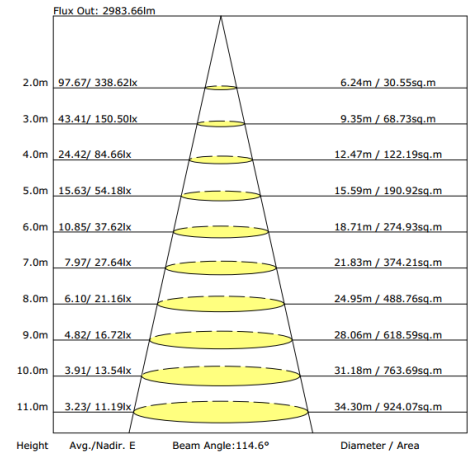

Photometric Results

CIE Class: Direct
Measurement Flux: 3846.3 lm
Downward Ratio: 99%
Horizontal Diffuse Angle(10%,50%): H153.9,H114.7
Vertical Diffuse Angle(10%,50%): V148.9,V114.8
Luminaire Efficacy Rating (LER): 112.45
Max. Intensity: 1364.01 cd
S/MH(C0/C180): 1.29

Total Rated Lamp Lumens: 3846.3 lm
Efficiency: 100%
Upward Ratio: 1%
Central Intensity: 1354.49 cd
Pos of Max. Intensity: H22.5 V1
S/MH(C90/C270): 1.29

Luminous Intensity Distribution Curve

The Average Illuminance Effective Figure

Sizing & Measurement

Model Series	Height (in)	Length (in)	Width (in)	Net Weight (lbs)	Measurements Diagram
Luri Series 30W KM	7.40	5.98	1.02	1.23	
Luri Series 30W YM	6.25	5.98	1.02	1.23	
Luri Series 50W KM	8.14	7.16	1.18	1.47	
Luri Series 50W YM	7.04	7.16	1.18	1.47	

Sizing & Measurement

Model Series	Height (in)	Length (in)	Width (in)	Net Weight (lbs)	Measurements Diagram
Luri Series 80W KM	9.17	8.34	1.37	1.91	
Luri Series 80W YM	8.03	8.34	1.37	1.91	
Luri Series 150W AM	15.55	11.81	2.44	6.82	
Luri Series 150W FM	11.77	12.44	2.44	6.09	