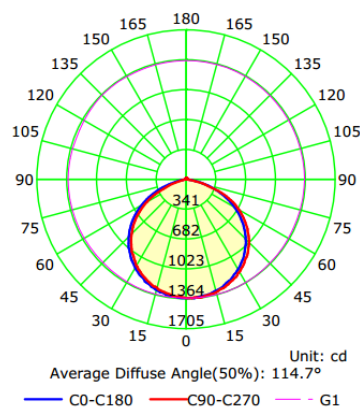

Certifications

Model Specifications

Model	WATT(W)	Lumens (lm)	Efficacy (lm/W)	Mount Type	Kelvin Color (K)	Voltage (V)	CRI
Luri Series	30W	3,450lm	115lm/W	KM/YM	5000K	120VAC	>80
	50W	5,750lm	115lm/W	KM/YM			
	80W	9,200lm	115lm/W	KM/YM			
Luri Series w/PC	150W	17,250	115/lm/W	AM/FM		120-277VAC	

Mounting Options

Knuckle Mount (KM):

Yoke Mount (YM):

Photometric Results – 30W Luri Series Led Flood Light

Luminaire Property

Luminaire Manufacturer:
Voltage: 124.3 V
Power: 34.22 W

Current: 0.307 A
Power Factor: 0.896

Photometric Results

CIE Class: Direct
Measurement Flux: 3846.3 lm
Downward Ratio: 99%
Horizontal Diffuse Angle(10%,50%): H153.9,H114.7
Vertical Diffuse Angle(10%,50%): V148.9,V114.8
Luminaire Efficacy Rating (LER): 112.45
Max. Intensity: 1364.01 cd
S/MH(C0/C180): 1.29

Total Rated Lamp Lumens: 3846.3 lm
Efficiency: 100%
Upward Ratio: 1%
Central Intensity: 1354.49 cd
Pos of Max. Intensity: H22.5 V1
S/MH(C90/C270): 1.29

Luminous Intensity Distribution Curve

The Average Illuminance Effective Figure