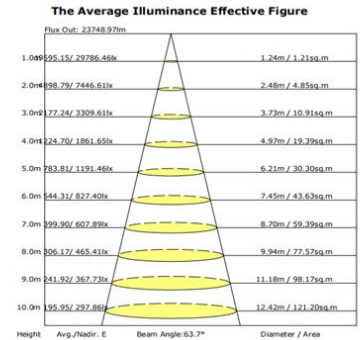

Longitudinal Classification: Very Short
Measurement Flux: 37417.8 lm
Downward Ratio: 99%
Luminaire Efficacy Rating (LER): 145.02
Max. Intensity: 31420.7 cd

Sizing & Measurement

Model Series	Height (in)	Length (in)	Width (in)	Net Weight (lbs)	Measurements Diagram
Luri Series 30W KM	7.40	5.98	1.02	1.23	
Luri Series 30W YM	6.25	5.98	1.02	1.23	
Luri Series 50W KM	8.14	7.16	1.18	1.47	
Luri Series 50W YM	7.04	7.16	1.18	1.47	