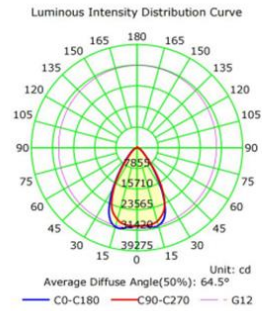

Certifications

Model Specifications

Model	WATT(W)	Lumens (lm)	Efficacy (lm/W)	Mount Type	Kelvin Color (K)	Voltage (V)	CRI
Luri Series	30W	3,450lm	115lm/W	KM/YM	5000K	120VAC	>80
	50W	5,750lm	115lm/W	KM/YM			
	80W	9,200lm	115lm/W	KM/YM			
Luri Series w/PC	150W	17,250	115/lm/W	AM/FM	5000K	120-277VAC	>80
	240W	34,800	145/lm/W	AM/FM			

Longitudinal Classification: Very Short
Measurement Flux: 37417.8 lm
Downward Ratio: 99%
Luminaire Efficacy Rating (LER): 145.02
Max. Intensity: 31420.7 cd

Sizing & Measurement

Model Series	Height (in)	Length (in)	Width (in)	Net Weight (lbs)	Measurements Diagram
Luri Series 30W KM	7.40	5.98	1.02	1.23	
Luri Series 30W YM	6.25	5.98	1.02	1.23	
Luri Series 50W KM	8.14	7.16	1.18	1.47	
Luri Series 50W YM	7.04	7.16	1.18	1.47	