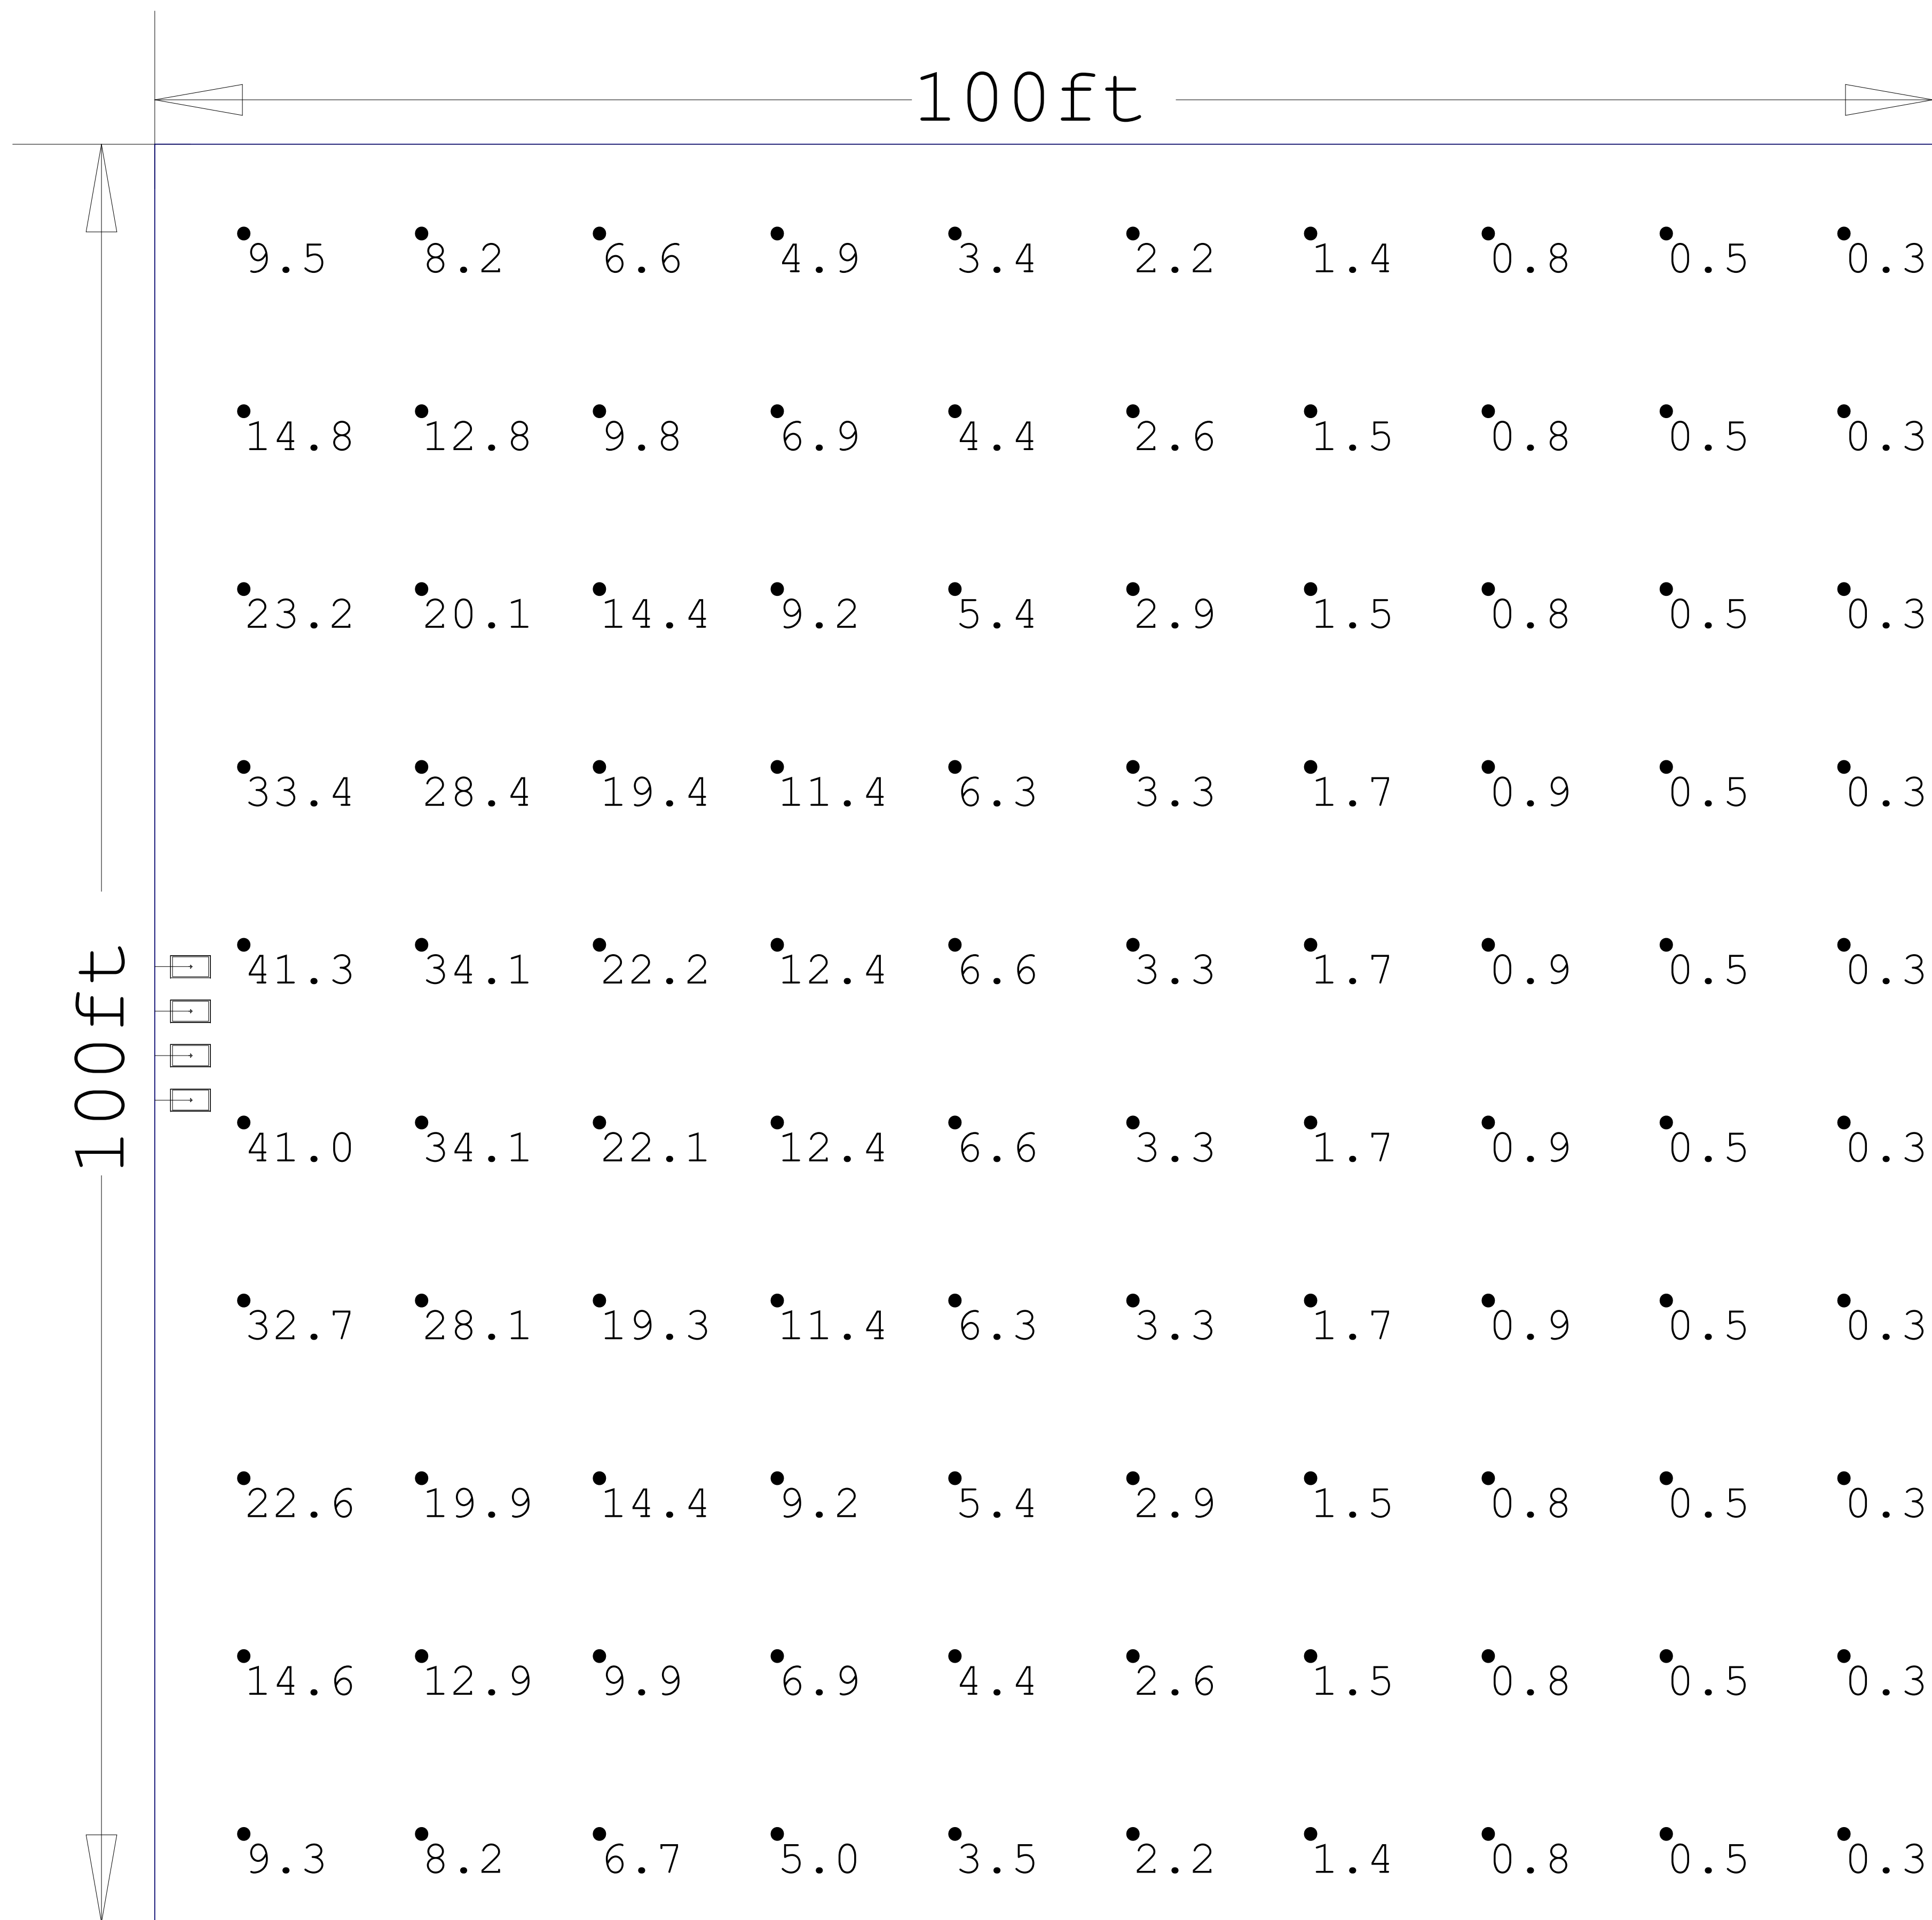

82-179 4-NEXTGEN 300W 30' MTG

Statistical Area
 Illuminance (Fc)
 Average = 7.97
 Maximum = 41.3
 Minimum = 0.3
 Avg/Min Ratio = 26.57
 Max/Min Ratio = 137.67

Luminaire Schedule						
Symbol	Qty	Description	LLF	Luminaire Lumens	Luminaire Watts	Total Watts
	4	NextGen 4 300W T3	1.000	42839	297.43	1189.72

Date:12/18/2025
Drawn By:
Revision #:

82-179 4-NEXTGEN 300W 30' MTG

Date:12/18/2025

Drawn By:

Revision #:

82-179 4-NEXTGEN 300W 30' MTG