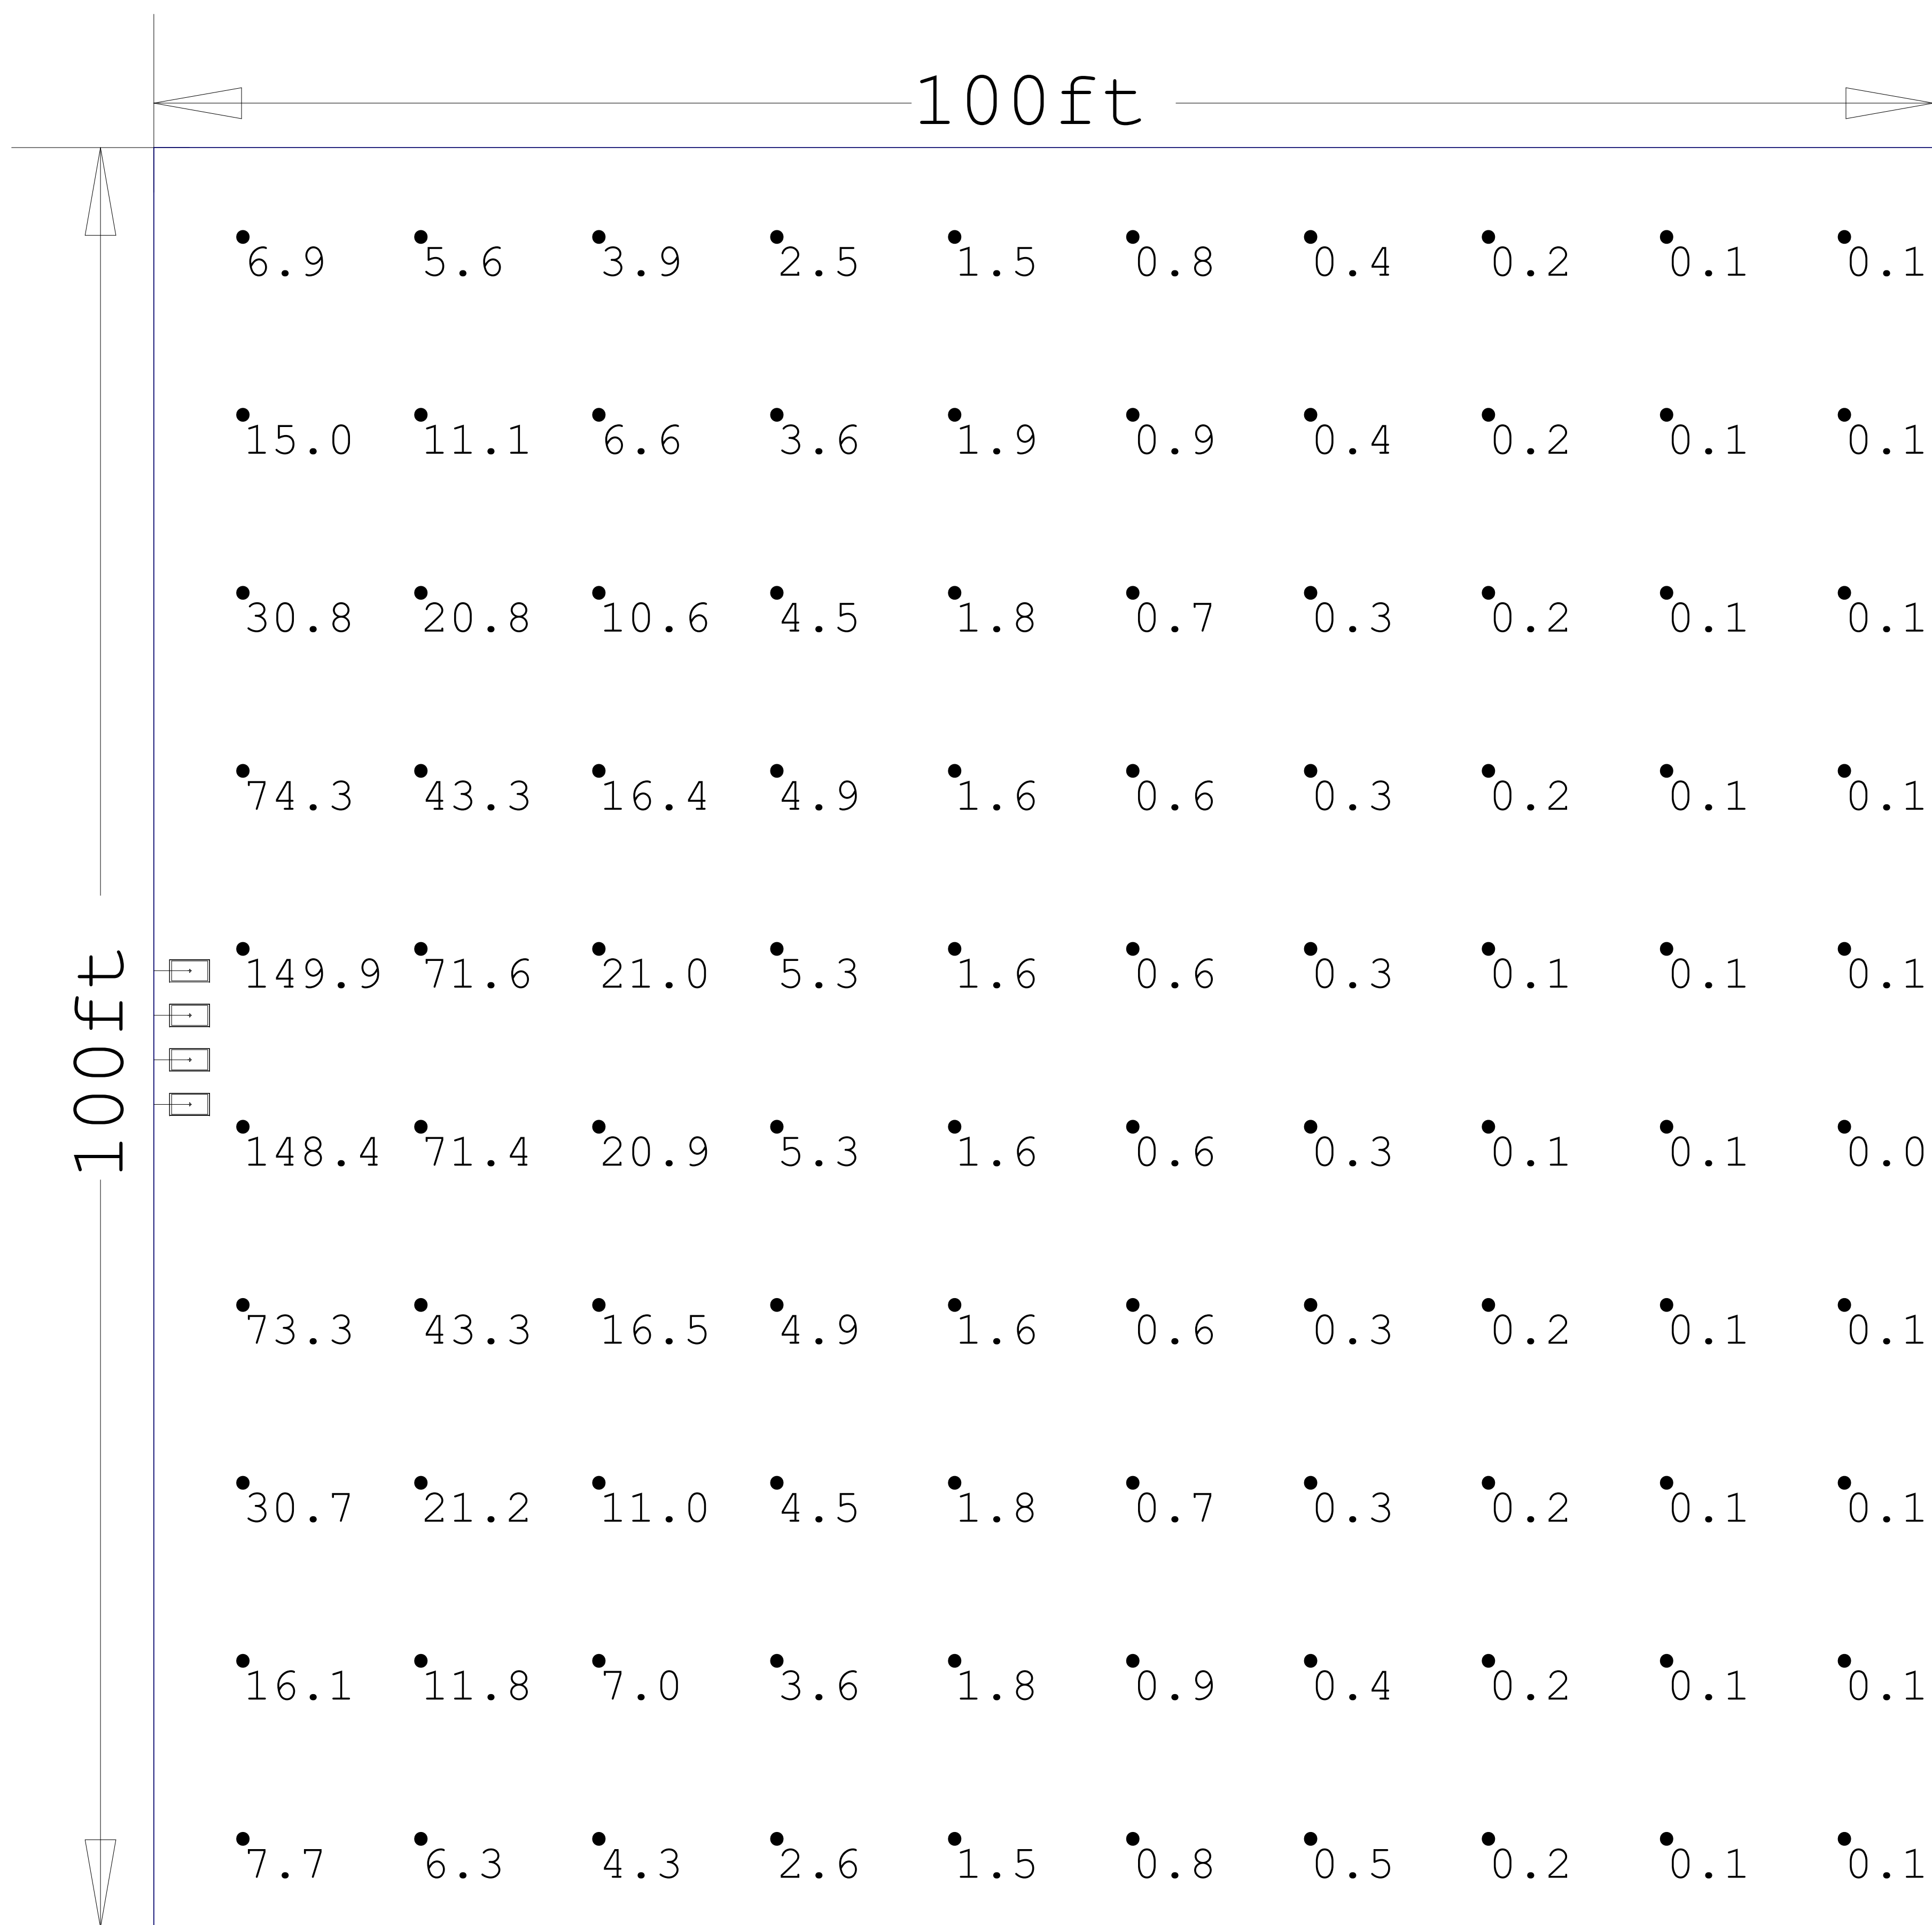

82-179 4-NEXTGEN 300W 15' MTG

Statistical Area  
 Illuminance (Fc)  
 Average = 10.51  
 Maximum = 149.9  
 Minimum = 0.0  
 Avg/Min Ratio = N.A.  
 Max/Min Ratio = N.A.

Luminaire Schedule						
Symbol	Qty	Description	LLF	Luminaire Lumens	Luminaire Watts	Total Watts
	4	NextGen 4 300W T3	1.000	42839	297.43	1189.72

Date:12/18/2025

Drawn By:

Revision #:

# 82-179 4-NEXTGEN 300W 15' MTG

Date:12/18/2025

Drawn By:

Revision #: