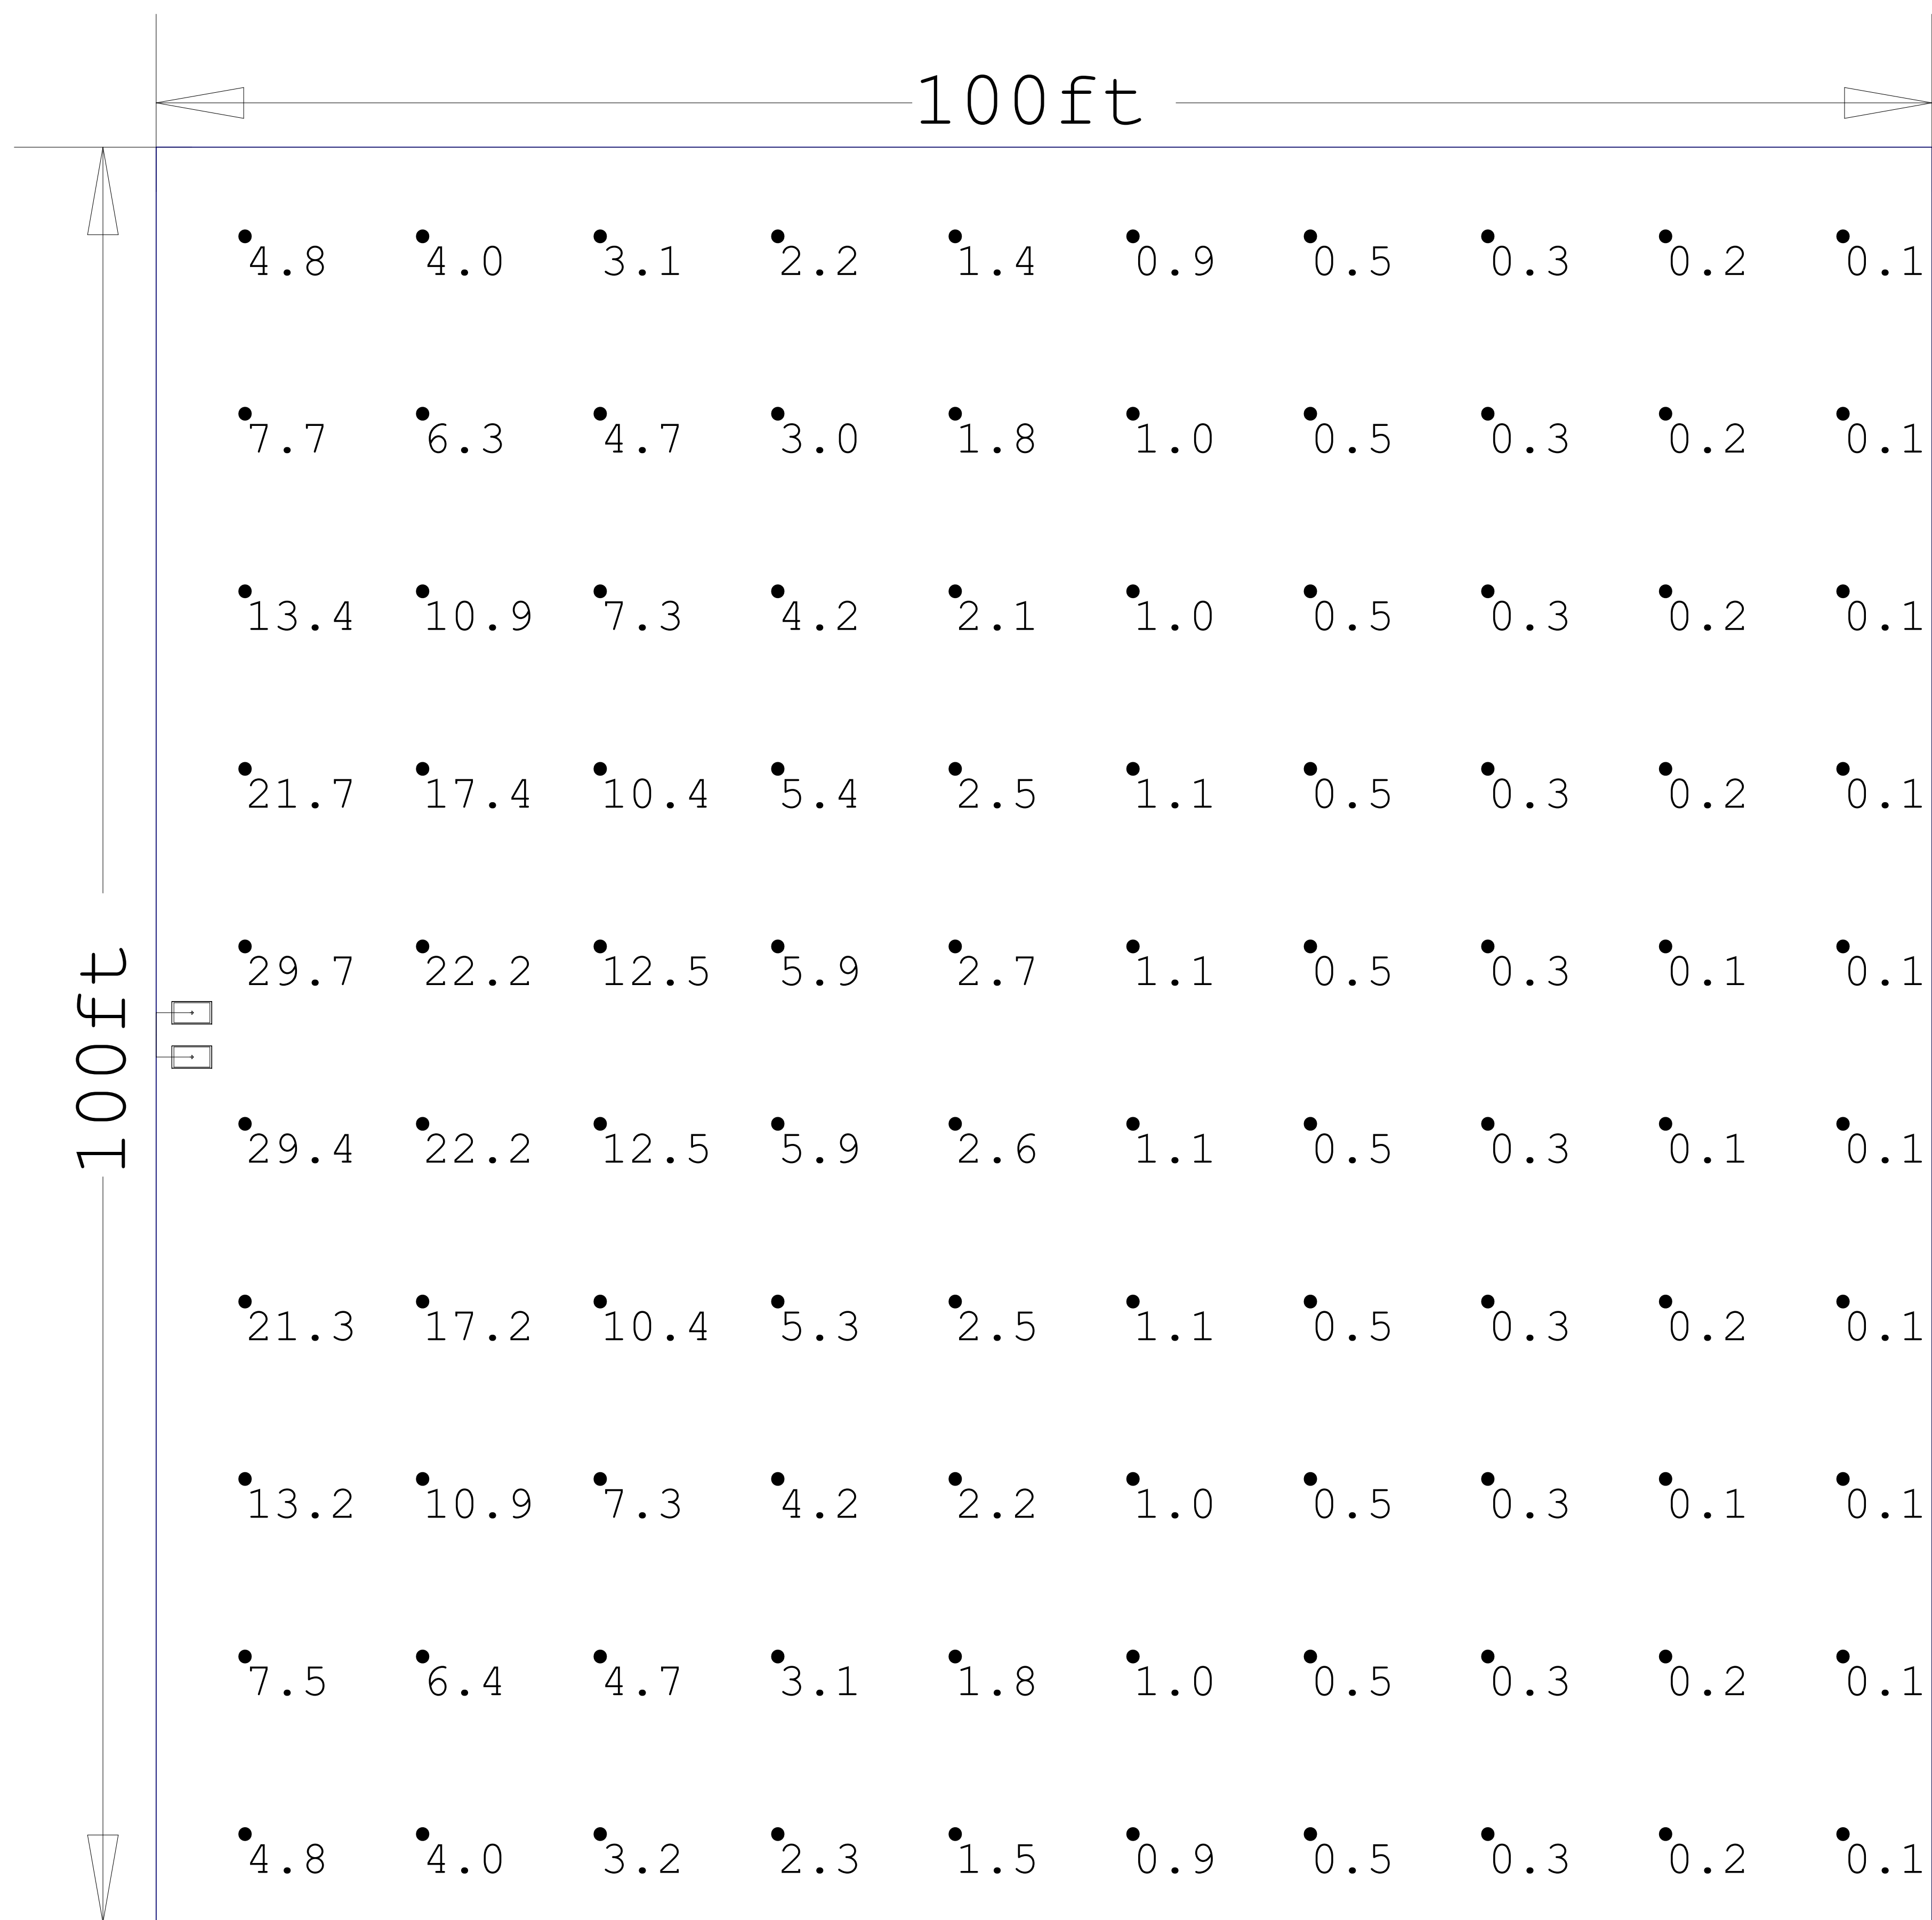

82-178 2-NEXTGEN 300W 25' MTG

Statistical Area
 Illuminance (Fc)
 Average = 4.35
 Maximum = 29.7
 Minimum = 0.1
 Avg/Min Ratio = 43.50
 Max/Min Ratio = 297.00

Luminaire Schedule						
Symbol	Qty	Description	LLF	Luminaire Lumens	Luminaire Watts	Total Watts
	1	NextGen 4 300W T3	1.000	42839	297.43	594.86

Date:12/18/2025

Drawn By:

Revision #:

82-178 2-NEXTGEN 300W 25' MTG

Date:12/18/2025

Drawn By:

Revision #:

82-178 2-NEXTGEN 300W 25' MTG