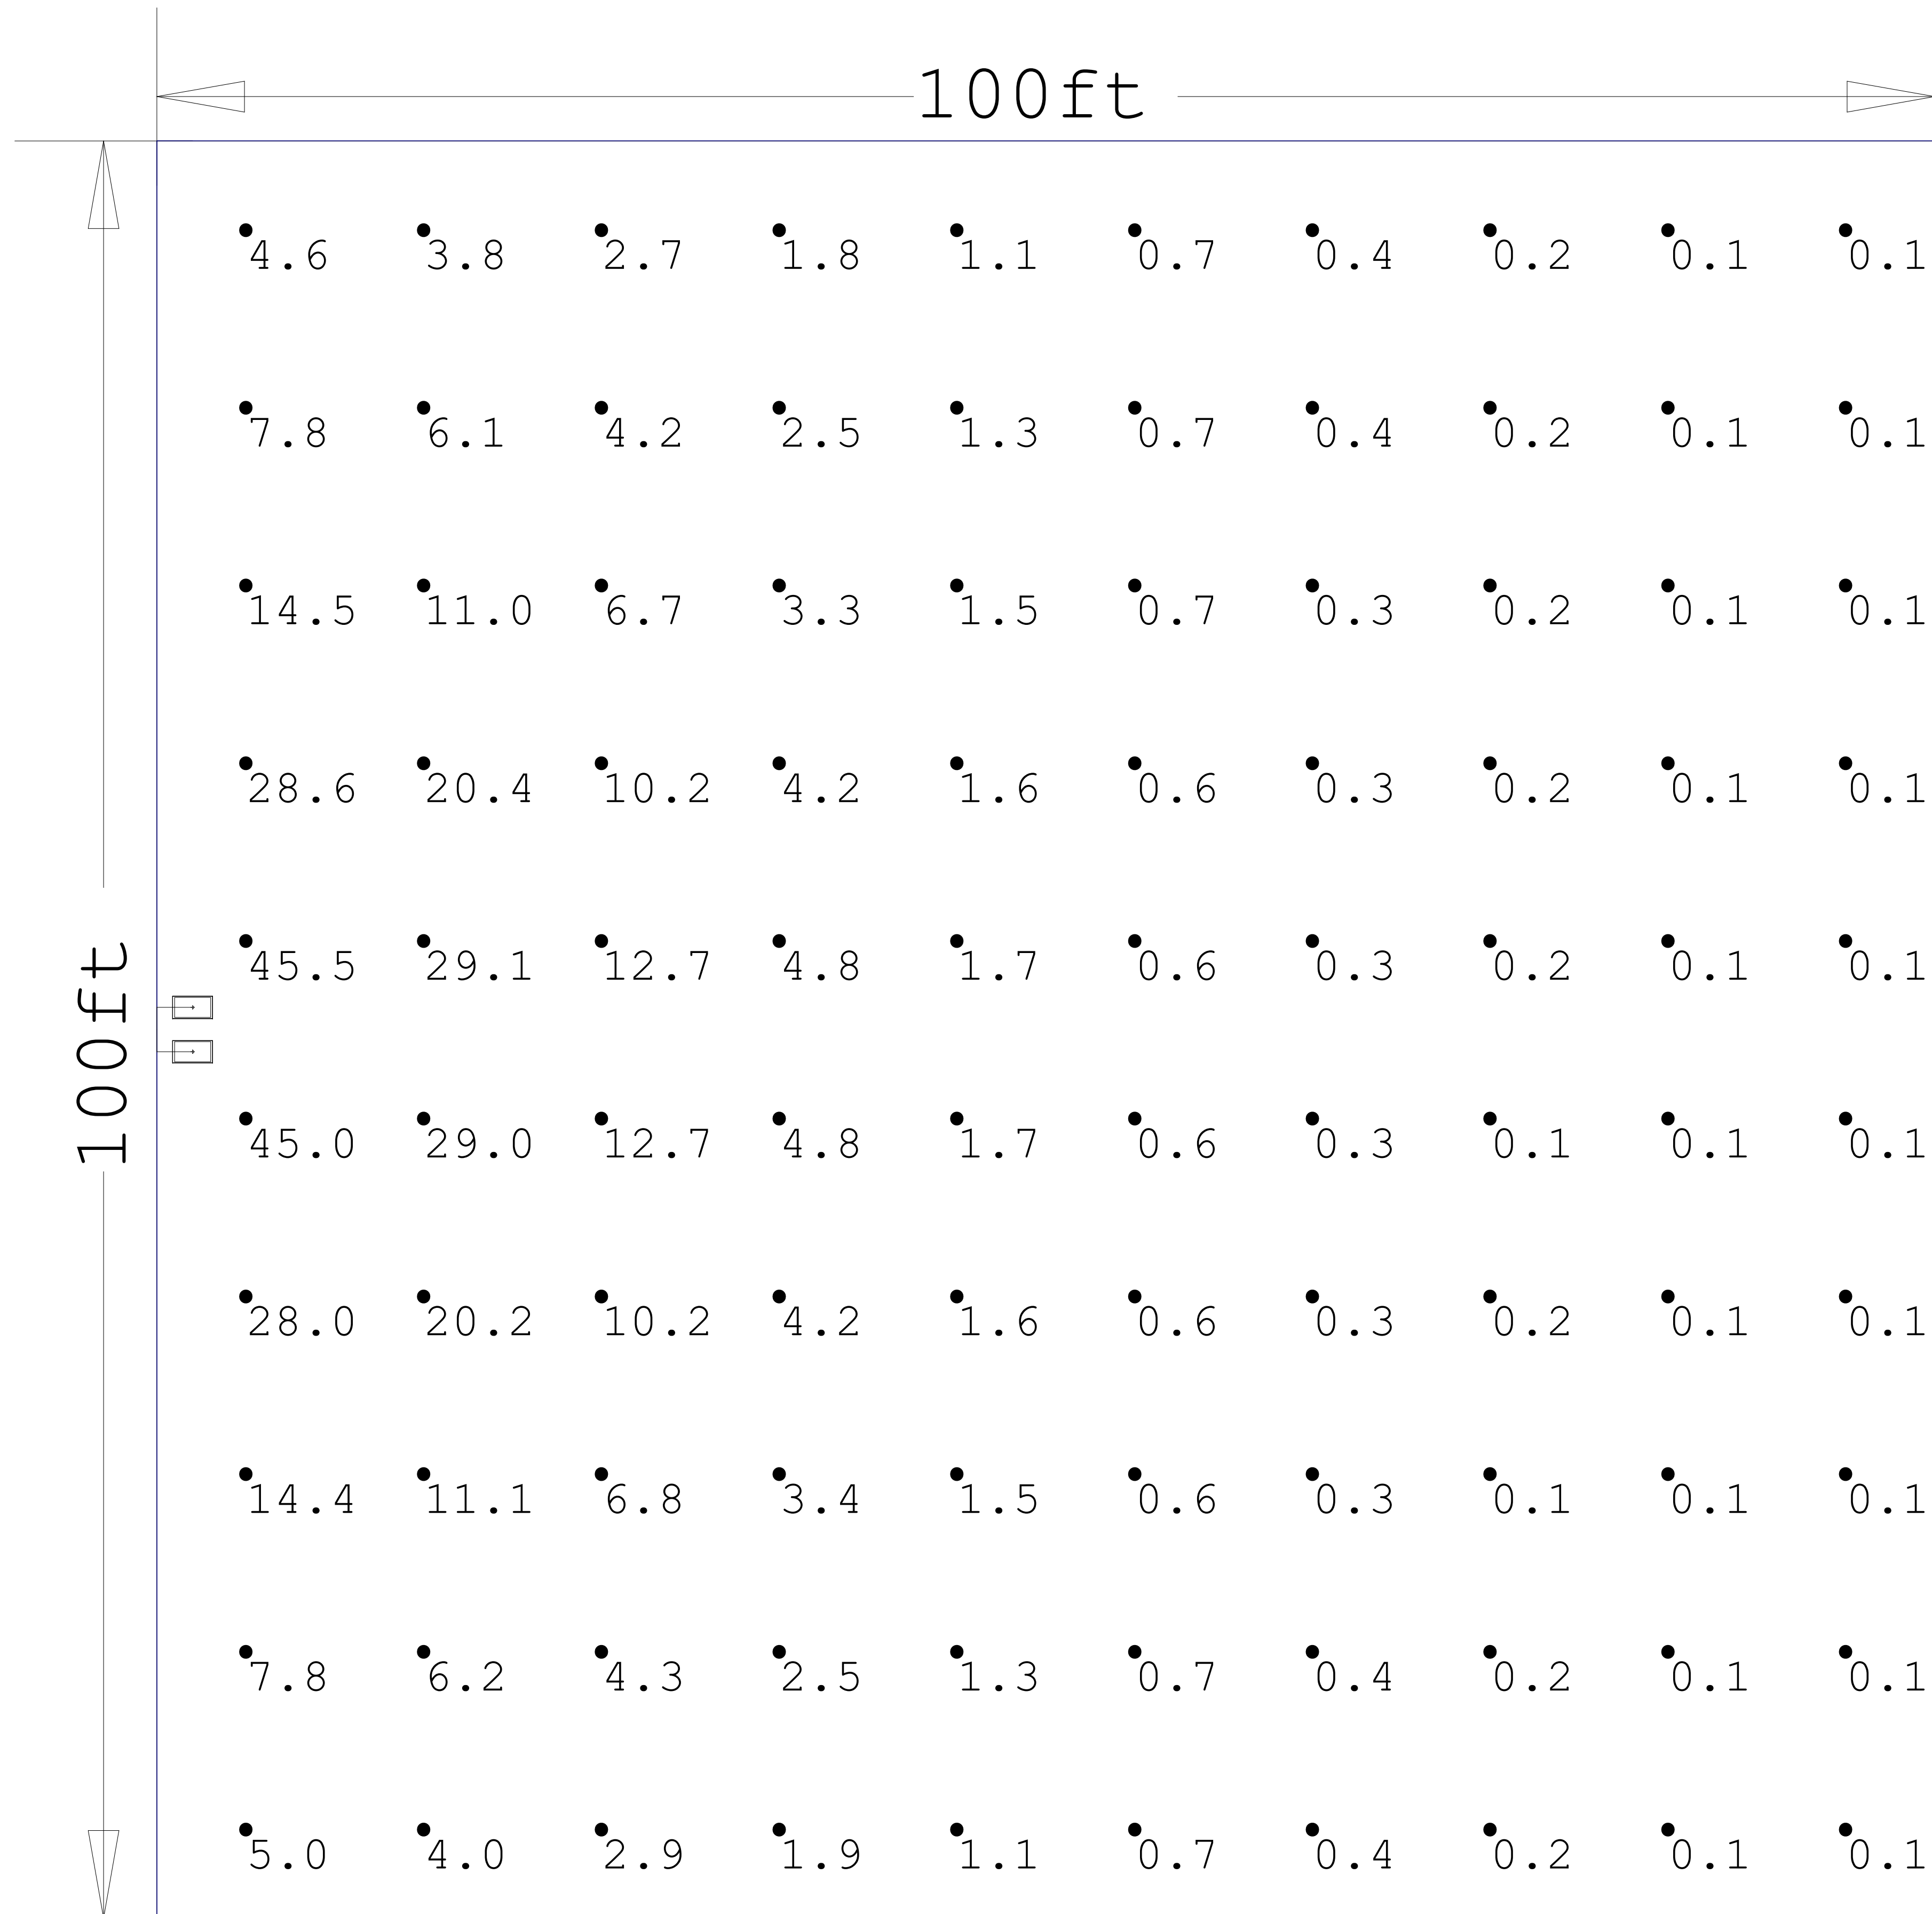

82-178 2-NEXTGEN 300W 20' MTG

Statistical Area
 Illuminance (Fc)
 Average = 4.77
 Maximum = 45.5
 Minimum = 0.1
 Avg/Min Ratio = 47.70
 Max/Min Ratio = 455.00

Luminaire Schedule						
Symbol	Qty	Description	LLF	Luminaire Lumens	Luminaire Watts	Total Watts
☐	1	NextGen 4 300W T3	1.000	42839	297.43	594.86

Date:12/18/2025

Drawn By:

Revision #:

82-178 2-NEXTGEN 300W 20' MTG

Date:12/18/2025

Drawn By:

Revision #:

82-178 2-NEXTGEN 300W 20' MTG