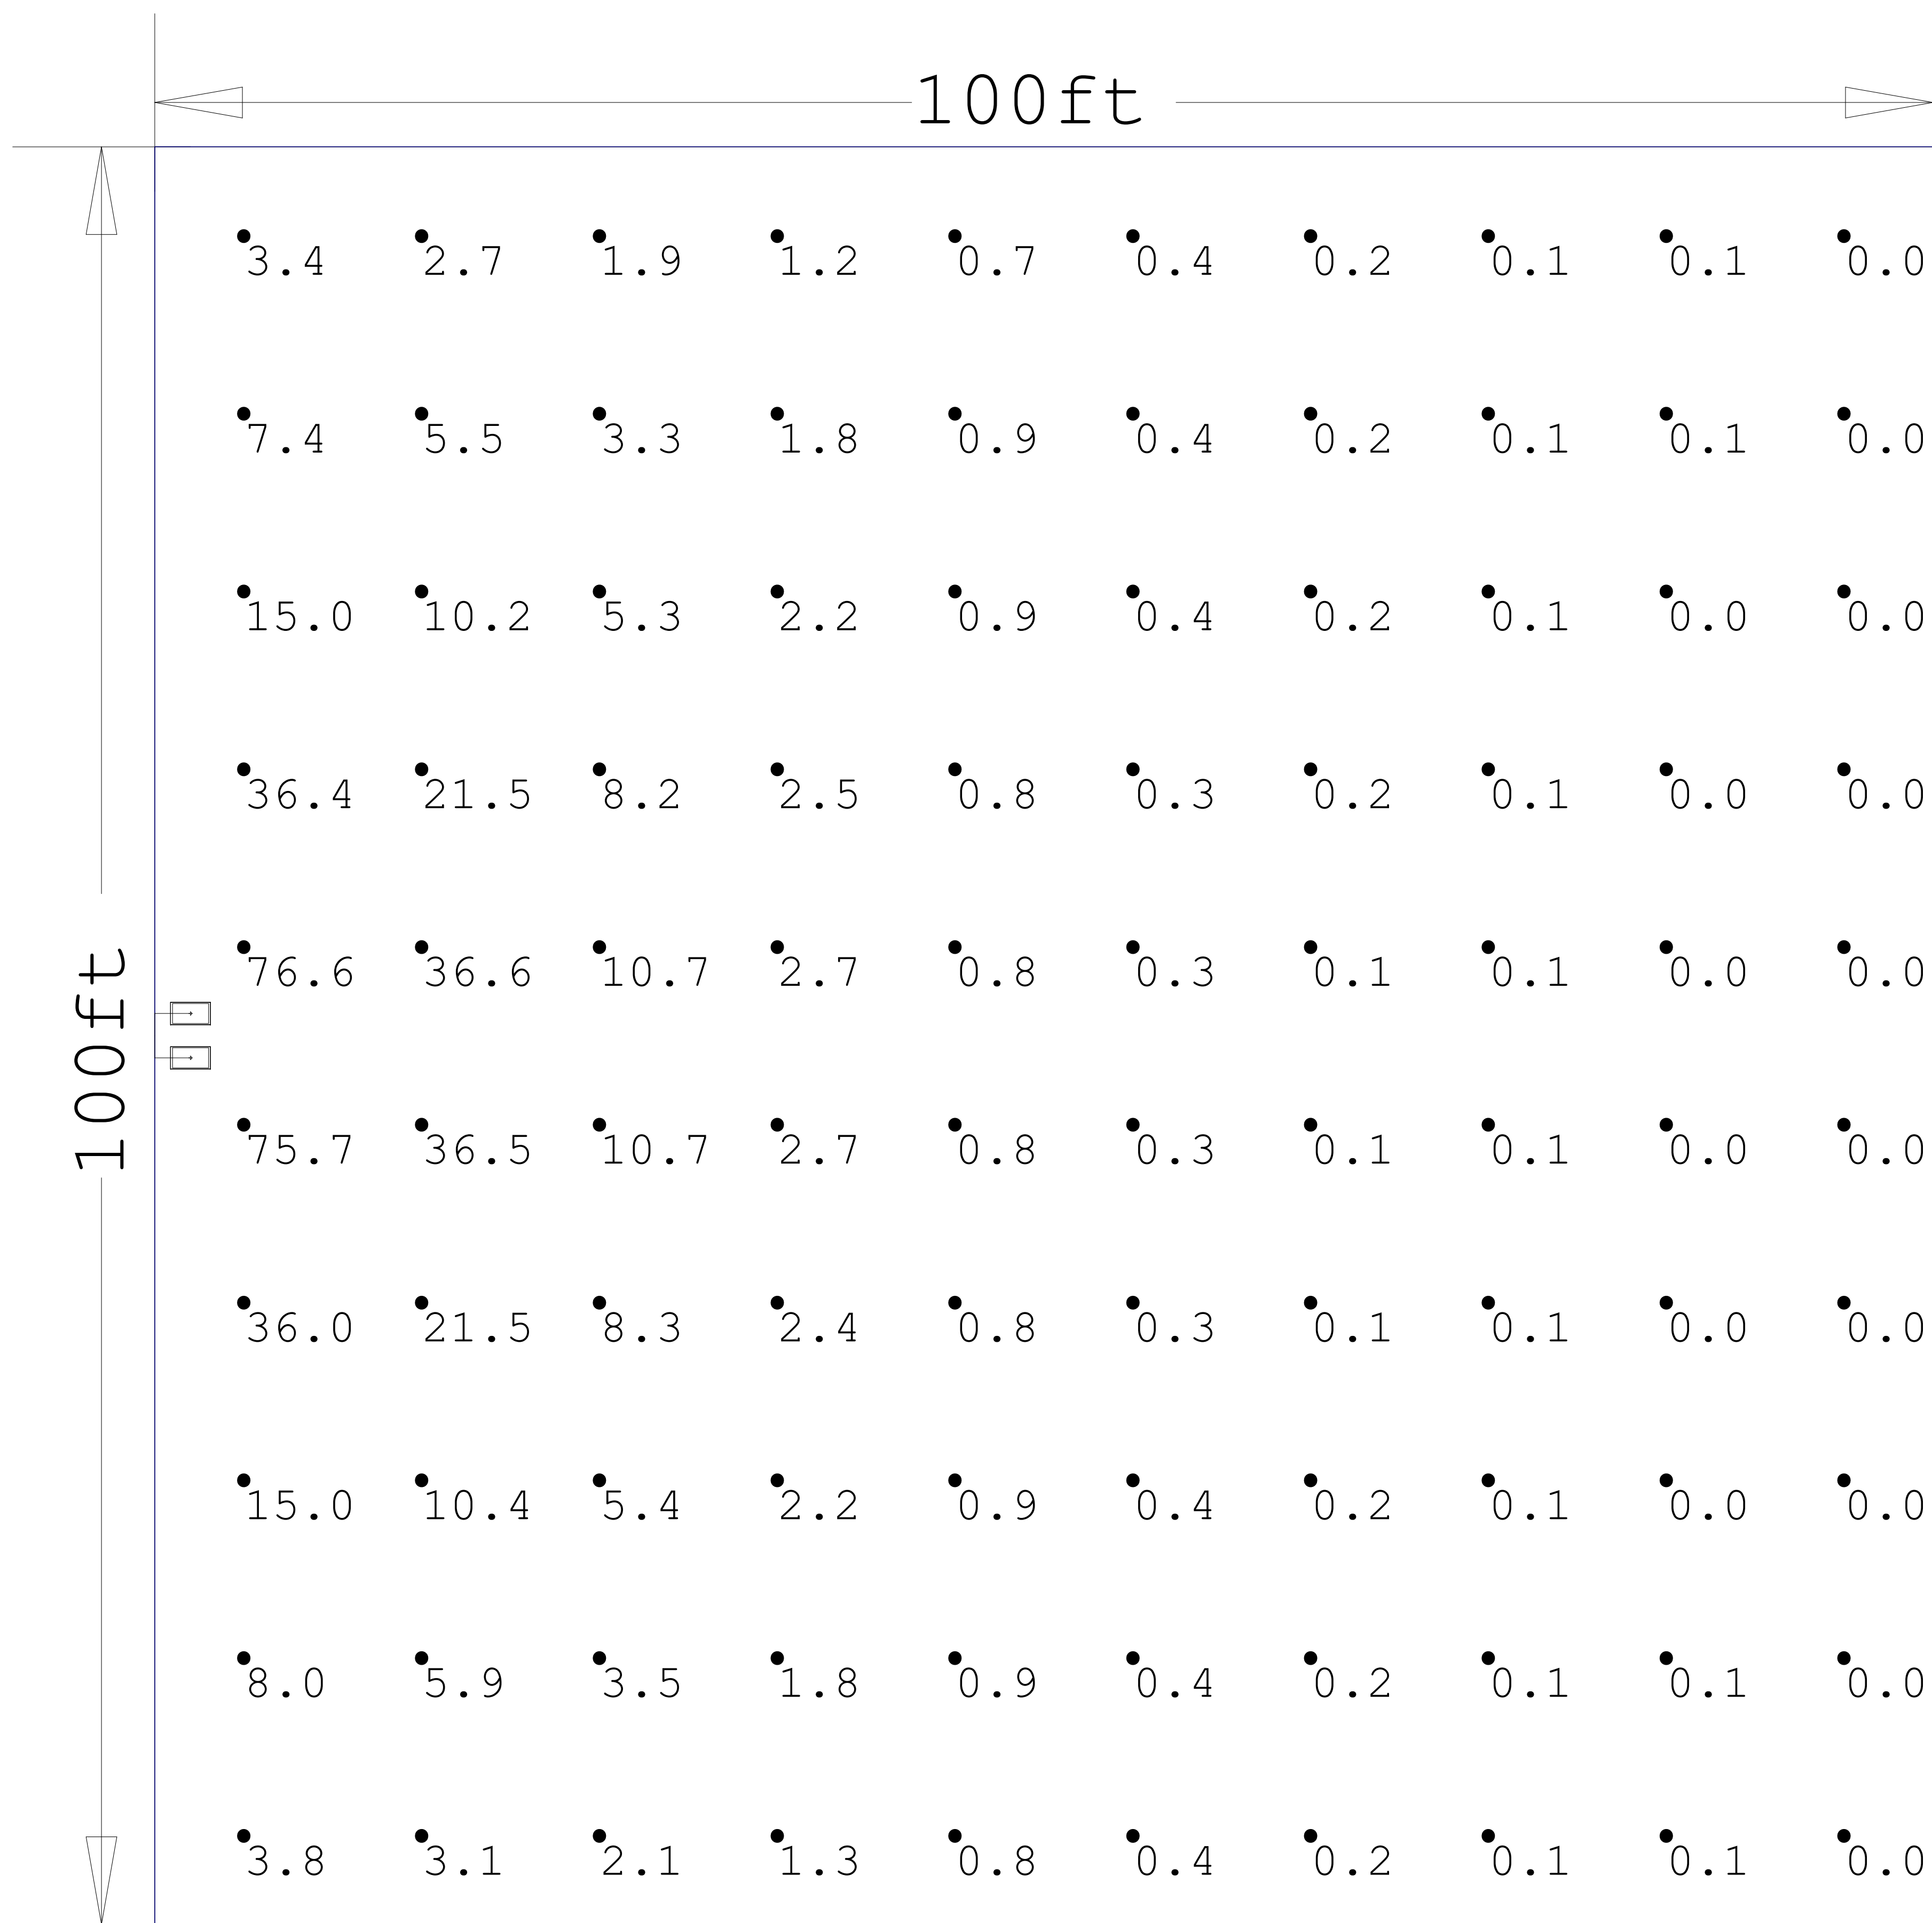

82-178 2-NEXTGEN 300W 15' MTG

Statistical Area
 Illuminance (Fc)
 Average = 5.26
 Maximum = 76.6
 Minimum = 0.0
 Avg/Min Ratio = N.A.
 Max/Min Ratio = N.A.

Luminaire Schedule						
Symbol	Qty	Description	LLF	Luminaire Lumens	Luminaire Watts	Total Watts
	1	NextGen 4 300W T3	1.000	42839	297.43	594.86

Date:12/18/2025

Drawn By:

Revision #:

82-178 2-NEXTGEN 300W 15' MTG

Date:12/18/2025

Drawn By:

Revision #:

82-178 2-NEXTGEN 300W 15' MTG