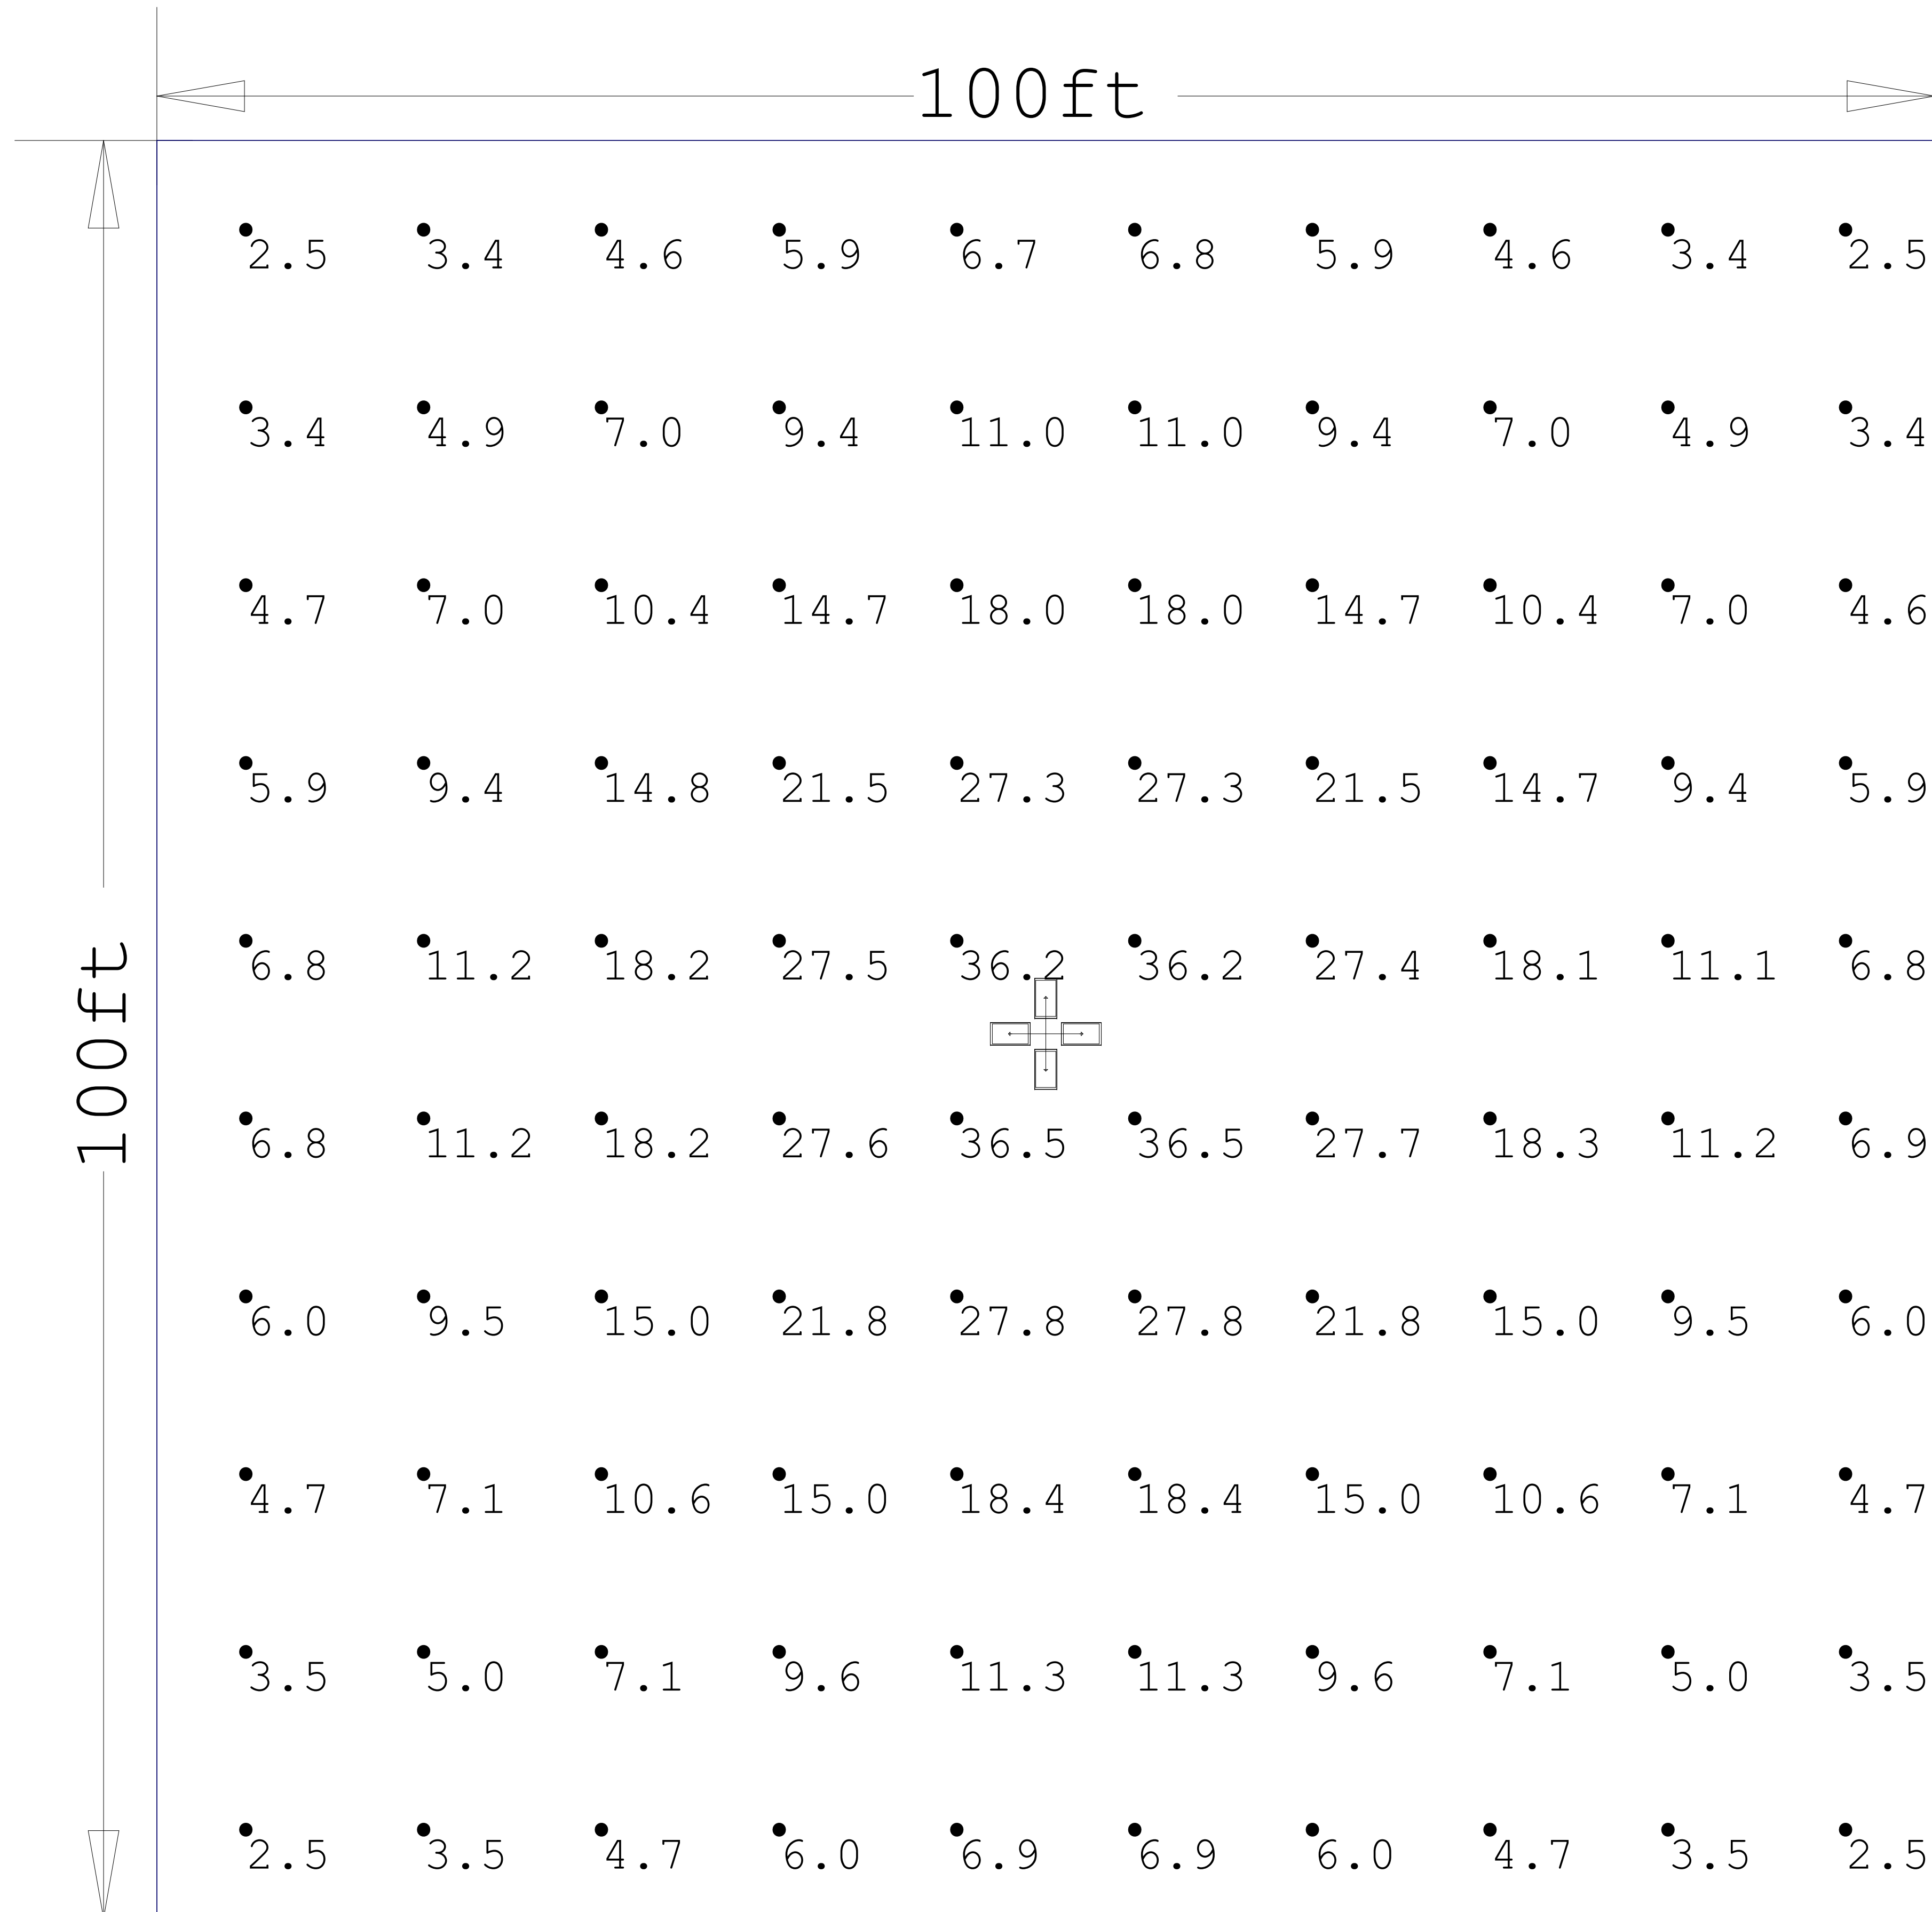

82-170 4-NEXTGEN 300W QUAD 30' MTG

Statistical Area  
 Illuminance (Fc)  
 Average = 11.77  
 Maximum = 36.5  
 Minimum = 2.5  
 Avg/Min Ratio = 4.71  
 Max/Min Ratio = 14.60

Luminaire Schedule						
Symbol	Qty	Description	LLF	Luminaire Lumens	Luminaire Watts	Total Watts
+	1	NextGen 4 300W T3	1.000	42839	297.43	1189.72

Date:12/18/2025

Drawn By:

Revision #:

**82-170 4-NEXTGEN QUAD 300W 30' MTG**

Date:12/18/2025

Drawn By:

Revision #:

**82-179 4-NEXTGEN 300W QUAD 30' MTG**