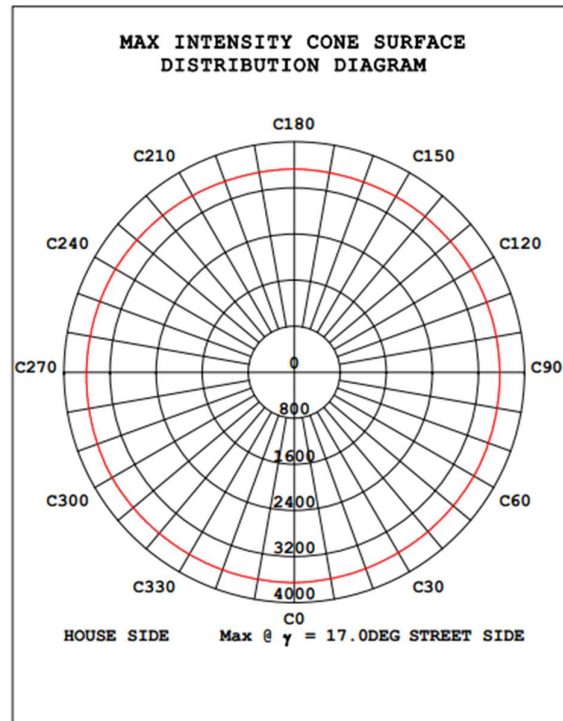

PRODUCT MOUNTS & ACCESSORIES

AM

YM

FM

PRODUCT IMAGES & ACTUAL INSTALLATIONS

PHOTOMETRICS & DLC PRODUCT SPEC

STREETLIGHT PHOTOMETRIC TEST REPORT

Test:U:121.42V I:0.6571A P:78.668W PF:0.9861 Freq:60.00Hz Lamp Flux:10860.9x1 lm		
NAME:	TYPE:	WEIGHT:
SPEC.:	DIM.:	SERIAL No.:
MFR.:	SUR.:	Shielding Angle:

DATA OF LAMP		PHOTOMETRIC DATA				Eff: 138.06 lm/W
MODEL		Imax (cd)	3658	η street_up (%)	0.0	
NOMINAL POWER (W)	80	LOR (%)	100.0	η street_down (%)	49.8	
RATED VOLTAGE (V)	120	TOTAL FLUX (lm)	10861	η house_up (%)	0.0	
NOMINAL FLUX (lm)	10860.9	MAXIMUM @ (C, γ)	300,17.0	η house_down (%)	50.2	
LAMPS INSIDE	1	η up (%)	0.0	76 FLASHAREA(m2)	0.05000	
TEST VOLTAGE (V)	120	η down (%)	100.0	SLI	21.619	