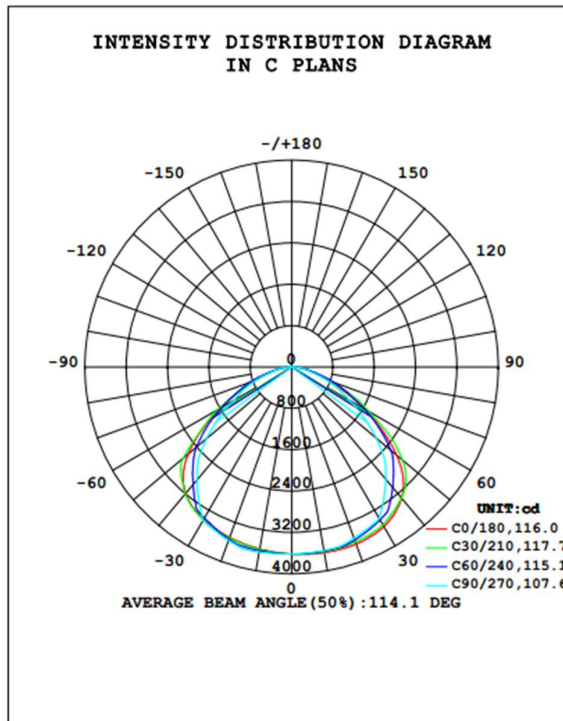

PRODUCT MOUNTS & ACCESSORIES

AM

YM

FM

PRODUCT IMAGES & ACTUAL INSTALLATIONS

PHOTOMETRICS & DLC PRODUCT SPEC

STREETLIGHT PHOTOMETRIC TEST REPORT

Test:U:121.42V I:0.6571A P:78.668W PF:0.9861 Freq:60.00Hz Lamp Flux:10860.9x1 lm		
NAME:	TYPE:	WEIGHT:
SPEC.:	DIM.:	SERIAL No.:
MFR.:	SUR.:	Shielding Angle:

DATA OF LAMP		PHOTOMETRIC DATA				Eff: 138.06 lm/W
MODEL		Imax (cd)	3658	η street_up (%)	0.0	
NOMINAL POWER (W)	80	LOR (%)	100.0	η street_down (%)	49.8	
RATED VOLTAGE (V)	120	TOTAL FLUX (lm)	10861	η house_up (%)	0.0	
NOMINAL FLUX (lm)	10860.9	MAXIMUM @ (C, γ)	300,17.0	η house_down (%)	50.2	
LAMPS INSIDE	1	η up (%)	0.0	76 FLASHAREA(m2)	0.05000	
TEST VOLTAGE (V)	120	η down (%)	100.0	SLI	21.619	