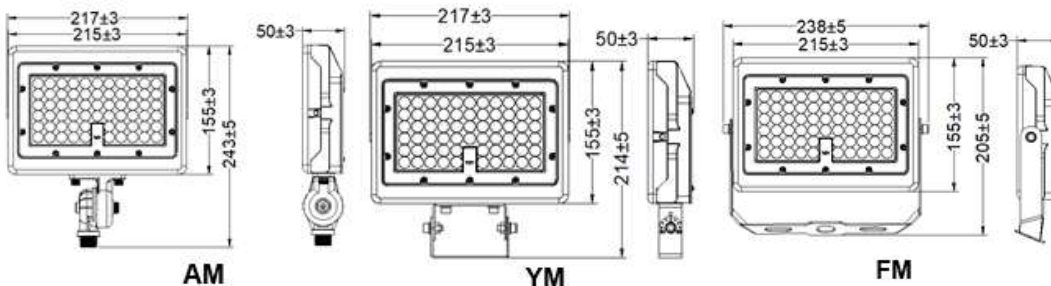

PRODUCT DESCRIPTION

Ultimate Versatility in Lighting! The new Kivo II CS is now packed with Tunable Technology from RuggedGrade giving you control to choose Kelvin Color & Wattage on fixture! With a High Efficiency of up to 145 Lumen to Watt, this version now gives you Dusk to Dawn lighting capability and comes with a port for an optional motion sensor, so you decide your best lighting options!

PRODUCT DIMENSIONS

LEGENDARY USA SUPPORT

PRODUCT TECHNICAL SPECIFICATIONS

OPTICAL	Input Power (Tolerance : ±10%)	80W		
	Color Temperature (Color Tunable)	3000K	4000K	5000K
	Lumen(Tolerance: ±10%)	10320LM	11600LM	10880LM
	Efficacy(Tolerance : ±3%)	129LM/W	145 LM/W	136LM/W
	CRI	>80		
	Color Consistency	<7 Steps (or <7 SDCM)		
	Distribution Pattern	7H7V		
	Field Angle (10%) (Tolerance : ±15%)	150 Degree		
ELECTRICAL	Input Voltage and Frequency	120-277VAC, 50/60Hz		
	PF (Tolerance : -3%)	≥0.9		
	THD (Tolerance : +5%)	≤20%		
	Flicker Percent	<30%		
	Driver Brand	HBE		
	Driver Model	HB-FL19F080		
	Driver Surge protection	L/N-PE: 2.5kV, L-N: 2.5kV		
	Dimming	0-10V dimming standard		
	Sensor Type	No Sensor		
	Optional Accessory	Surge-protective Device		
MATERIALS	LED Brand	Lumileds		
	LED Type	SMD2835		
	LED QTY	128 PCS*2		
	Housing	Die-cast aluminum		
	Housing Color	Brown, Black, or Customized		
	EPA	0.56 ft²		
	Waterproof Rating	WET (IP65)		
OTHERS	Operating Temperature	-30°C TO 45°C;		
	Storage Temperature	-40°C TO 80°C		
	Operating Humidity	20% - 90% RH		
	Storage Humidity	20% - 95% RH		
	Warranty	5 years		