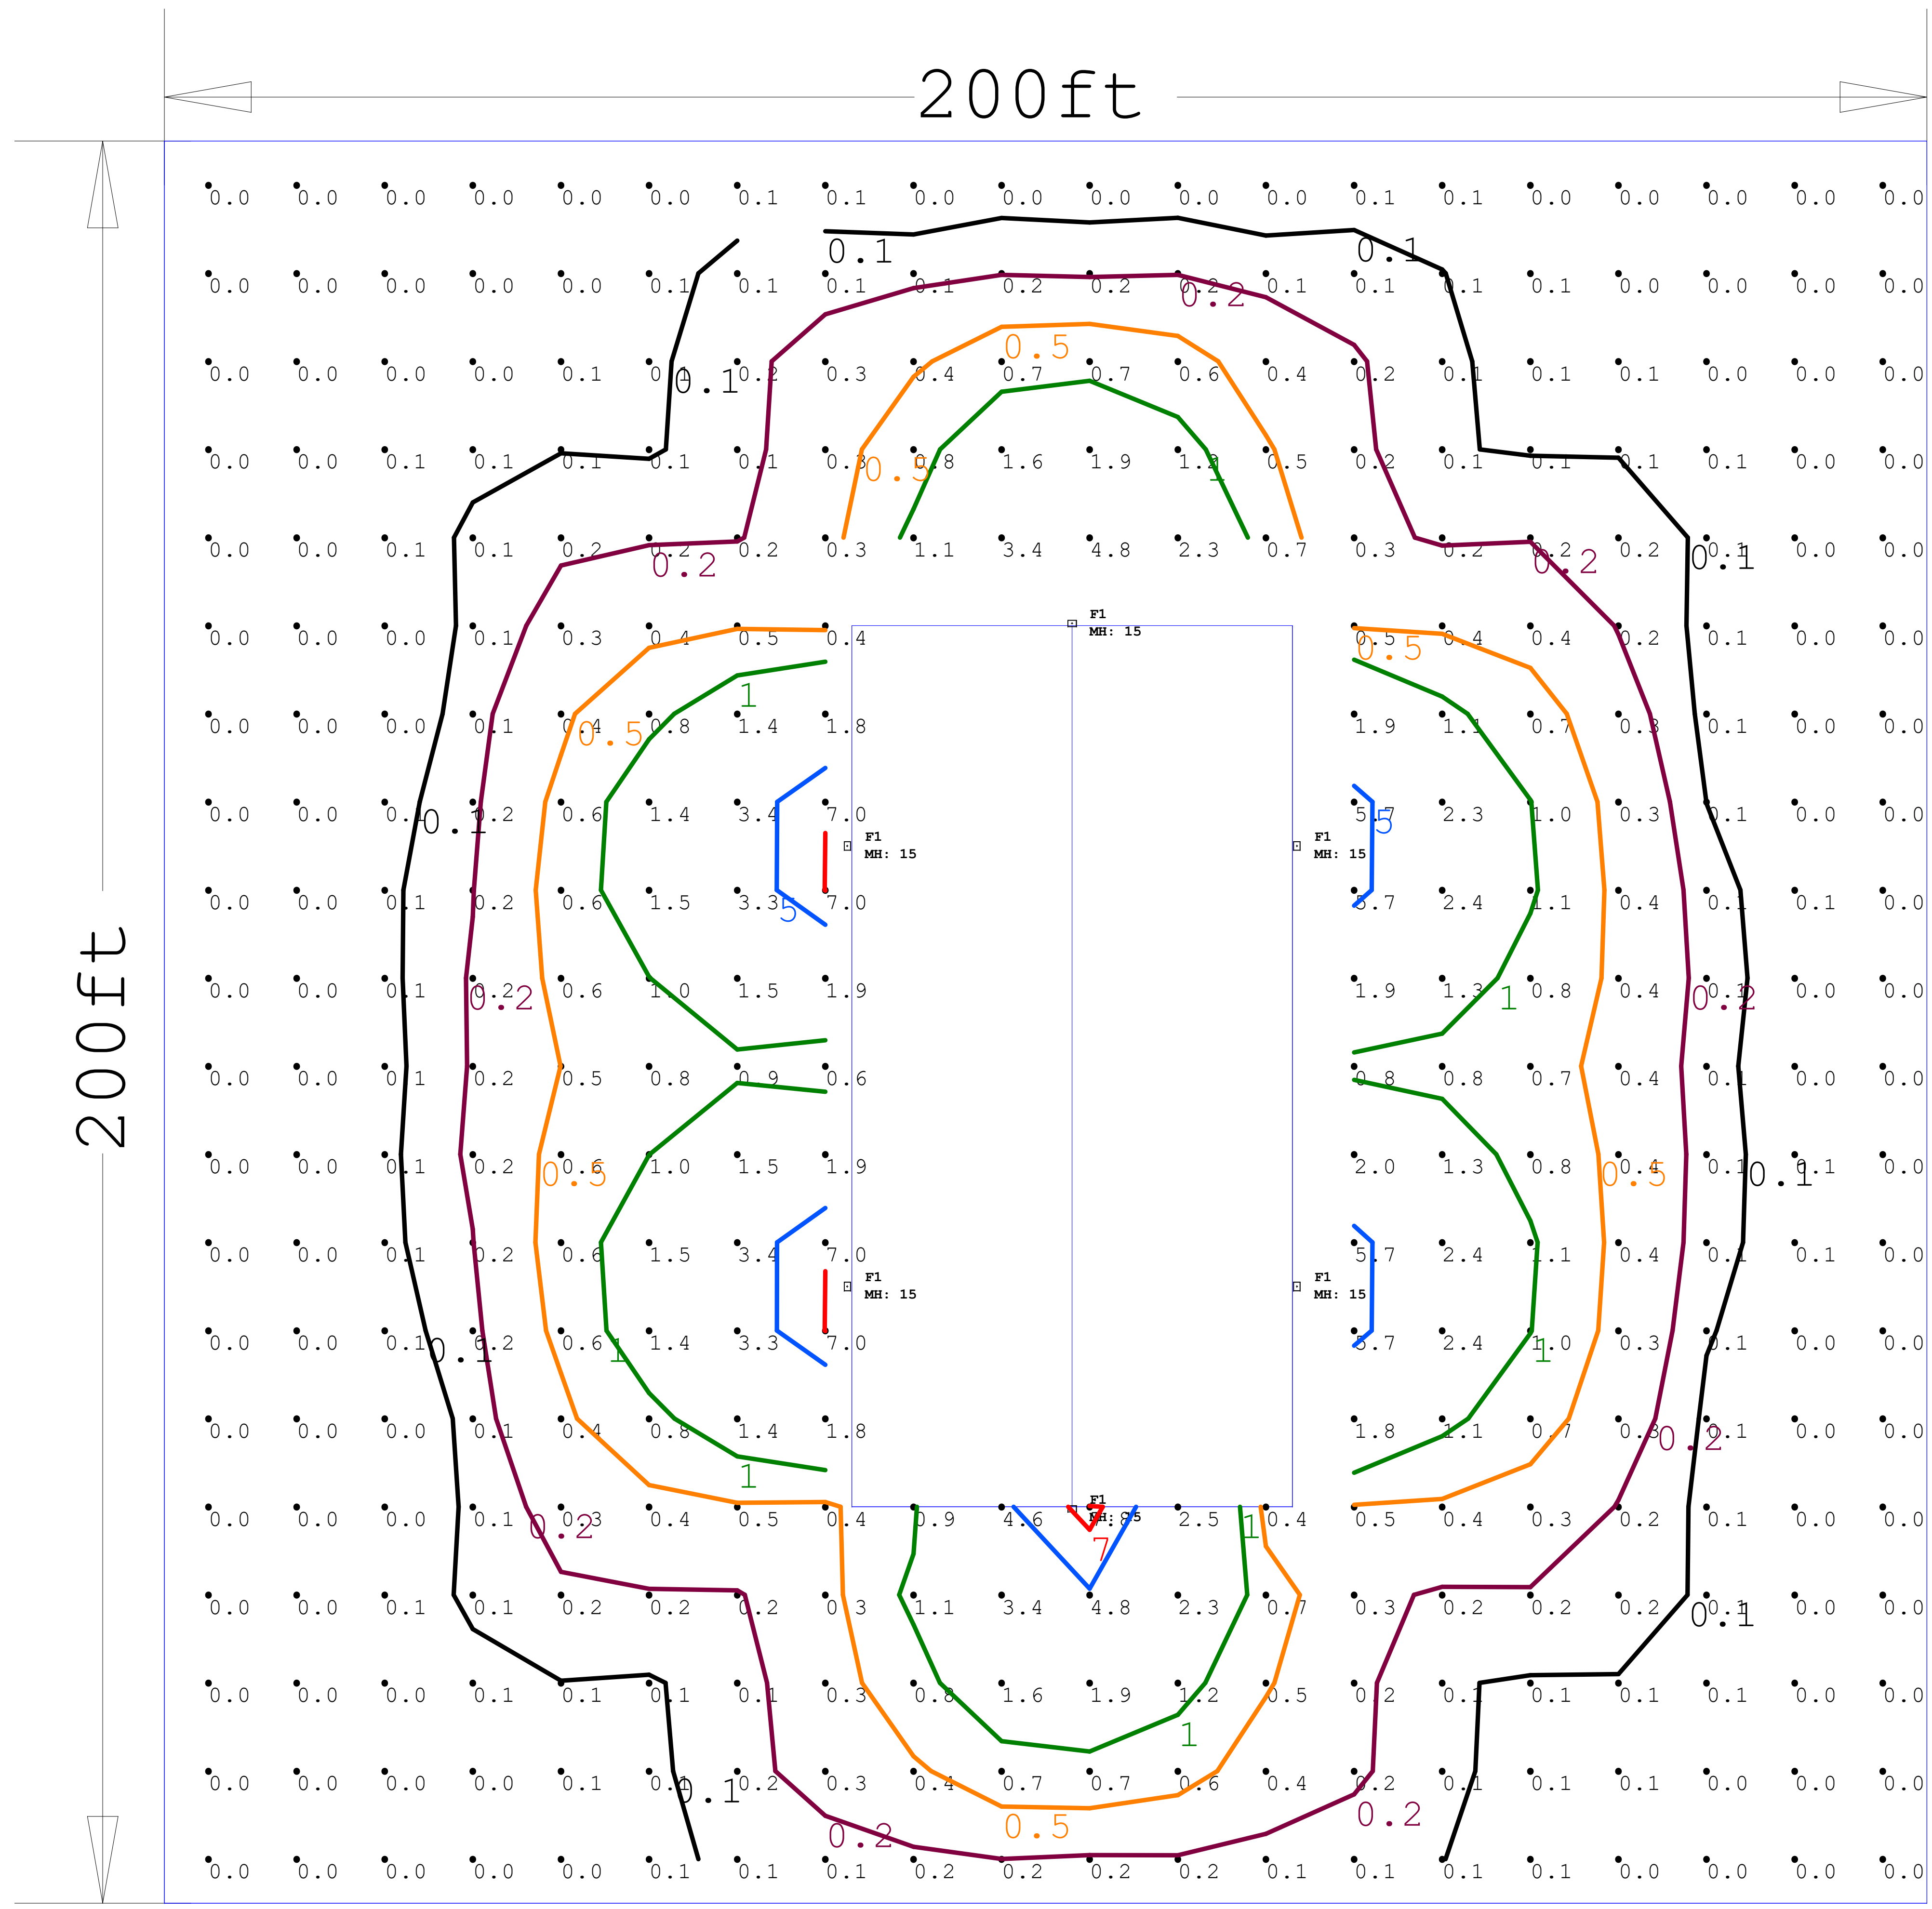

**LIGHTING DETAILS:**

Luminaire Schedule						
Label	Symbol	Qty	LLF	Description	Luminaire Lumens	Luminaire Watts
F1		6	1.000	40 Watt Tucana II Series 5000K	4576	37.58

Calculation Summary						
Label	CalcType	Units	Avg	Max	Min	Max/Min
Object_2_Top_1	Illuminance	Fc	0.60	7.8	0.0	N.A.

# 40 WATT TUCANA

Date:9/11/2025

Drawn By:

Revision #:

## 40 WATT TUCANA

Date:9/11/2025

Drawn By:

Revision #: