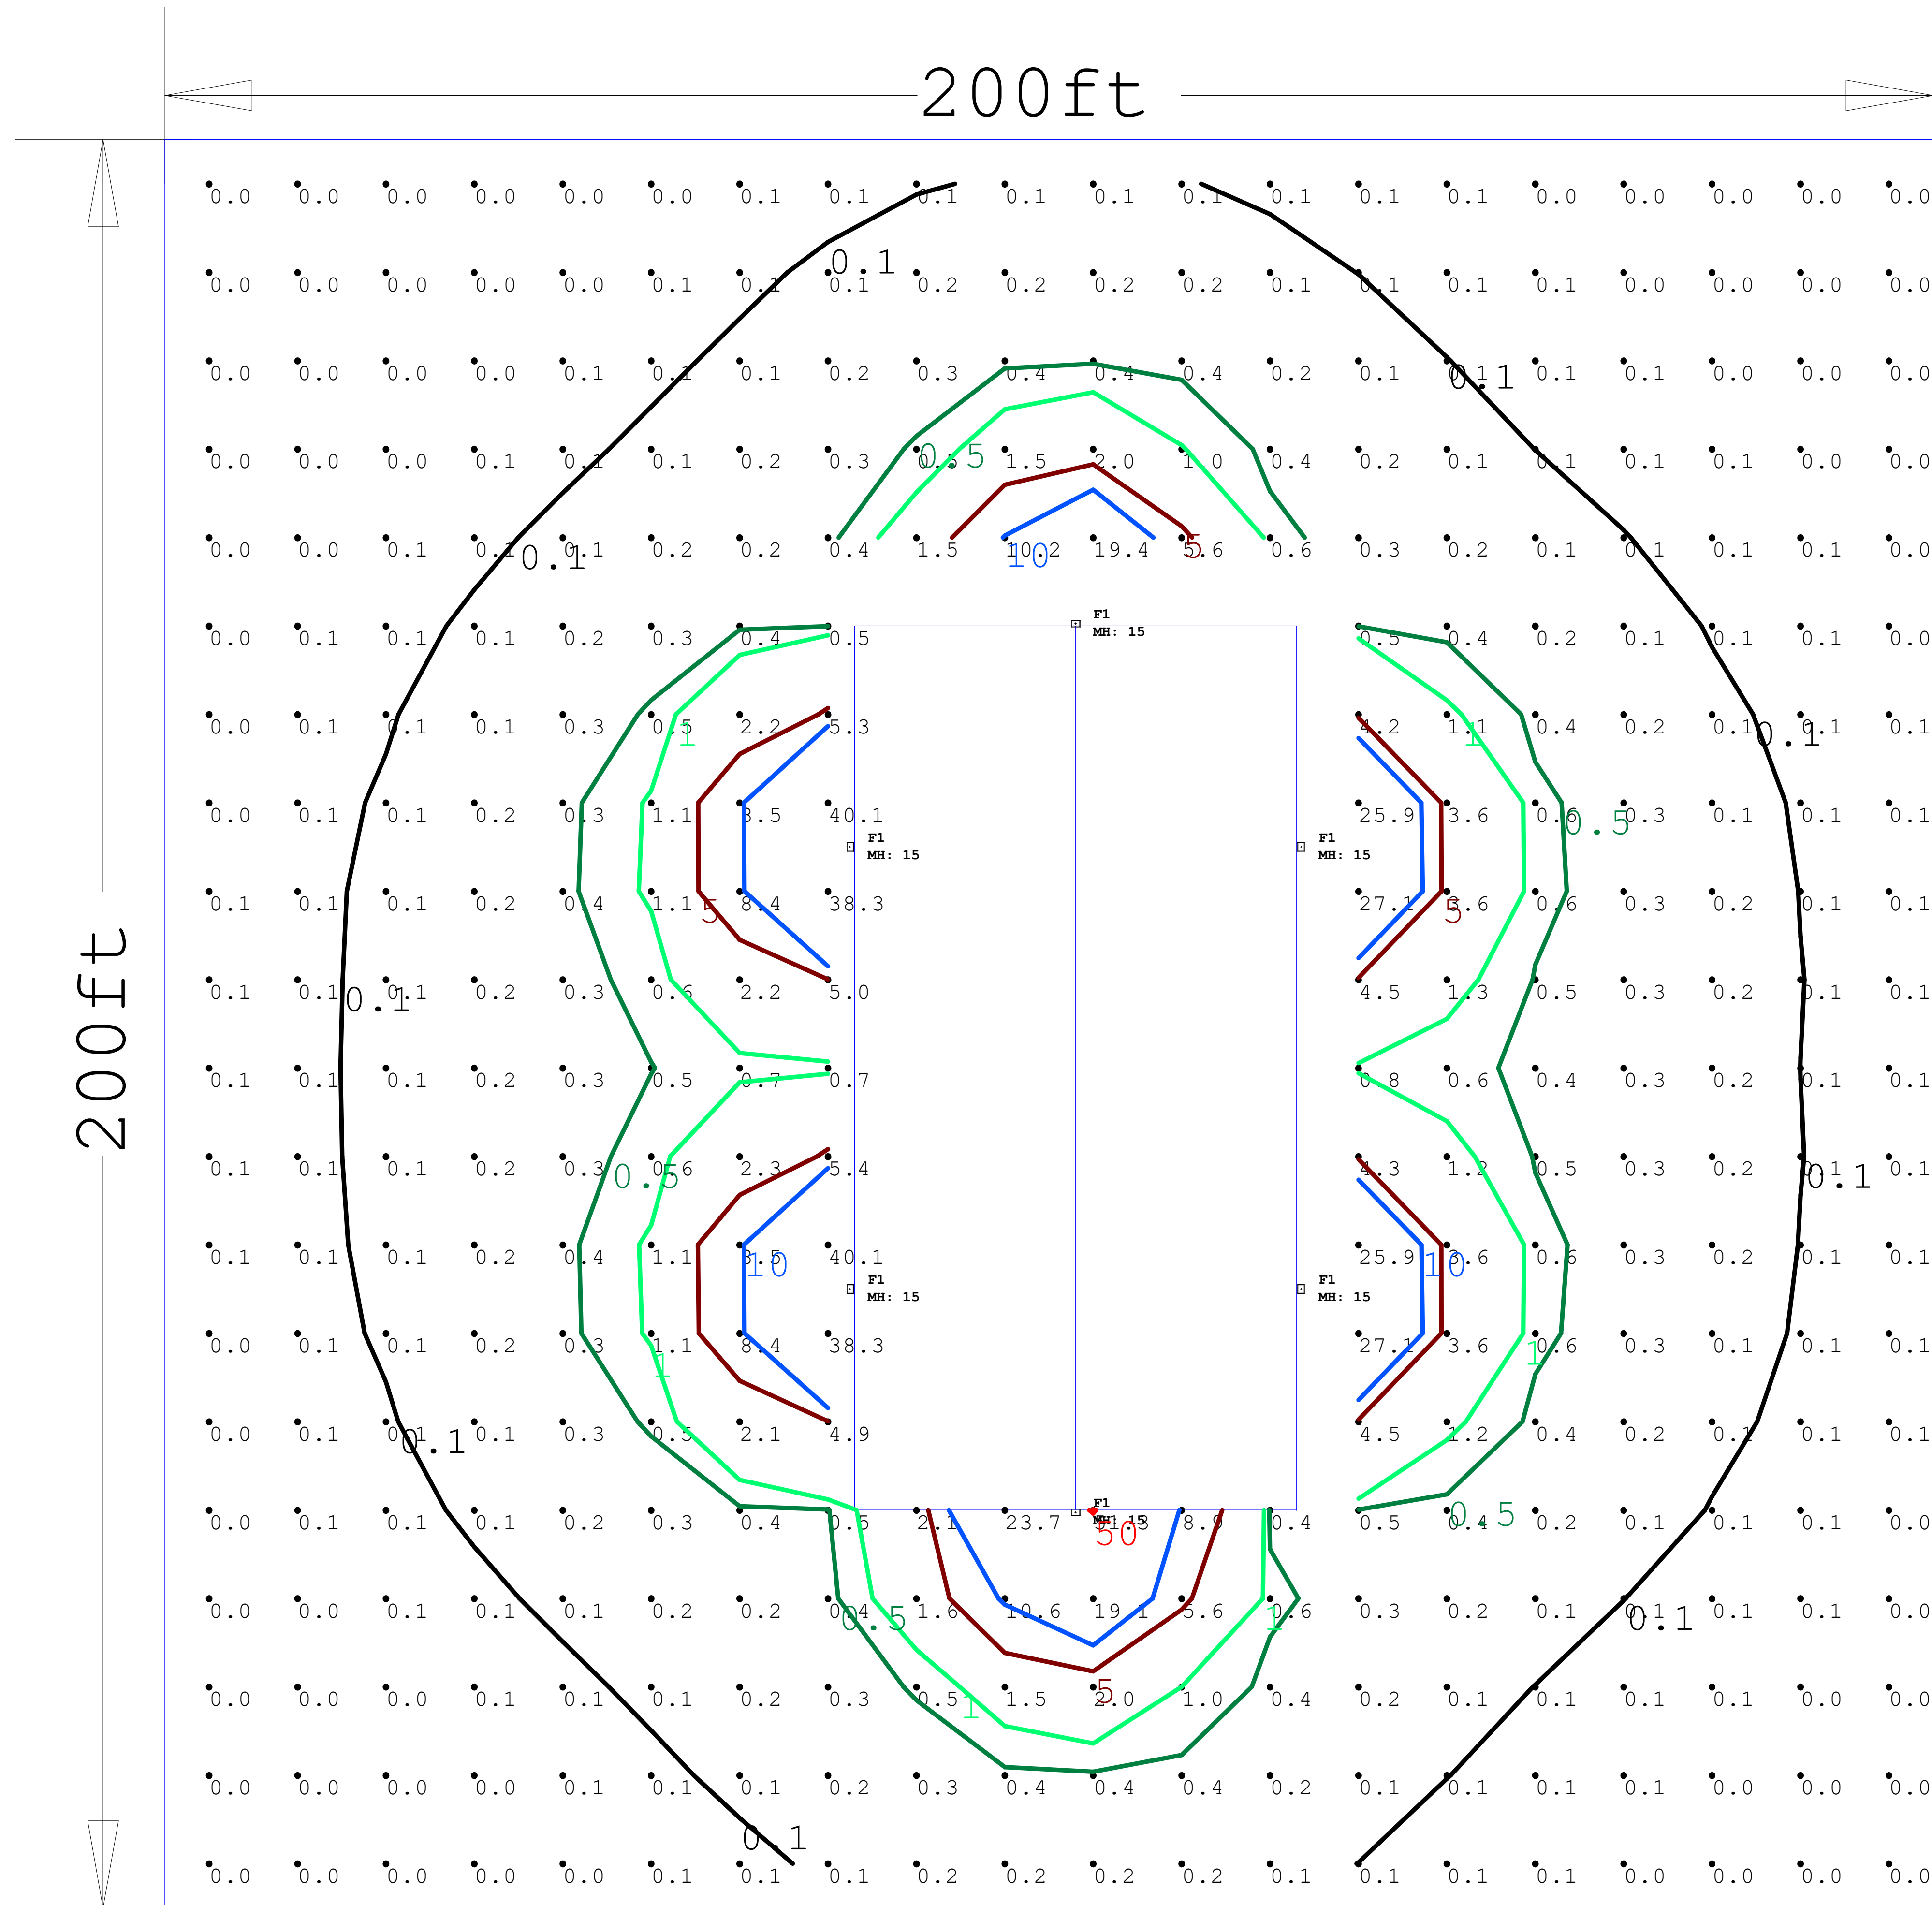

**LIGHTING DETAILS:**

Luminaire Schedule						
Label	Symbol	Qty	LLF	Description	Luminaire Lumens	Luminaire Watts
F1		6	1.000	RGL-RWP02-120W	14513	113.34

Calculation Summary						
Label	CalcType	Units	Avg	Max	Min	Max/Min
Object_2_Top_1	Illuminance	Fc	1.67	51.3	0.0	N.A.

# 120 WATT ROTATE

Date:9/11/2025

Drawn By:

Revision #:

## 120 WATT ROTATE

Date:9/11/2025

Drawn By:

Revision #:

## 120 WATT ROTATE