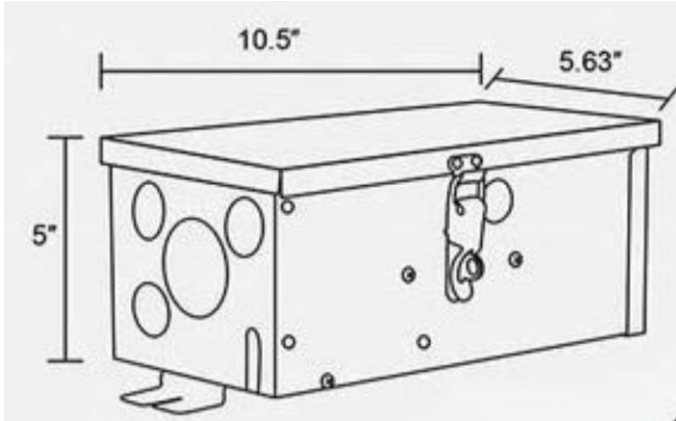

600 Watt Tenggara Series Landscape Transformer

The Tenggara Series Landscape Transformers were designed from the ground up to offer long lasting, highly-efficient transformer for small to large landscape lighting projects. Stainless Steel housing, lockable access panel, with a top end Toroidal core and easily upgraded with the addition of a photocell or timer makes the Tenggara the preferred choice among installers.

Key Features

- Fully Encapsulated Toroid core with a 10-year warranty
- Primary side thermal protection, secondary side magnetic circuit breaker
- Suitable for LED landscaping lights
- Best transformer for medium or large-sized projects.

Product Specifications

- Material: 304 Stainless Steel
- Core: Toroid
- Wire Lead: 6ft
- Mechanical Timer Plug
- Photocell Expansion Port
- Input: 120VAC
- Output:
  12V,13V,14V,15V,16V,17V,18V,22V
- Warranty: 10-Year