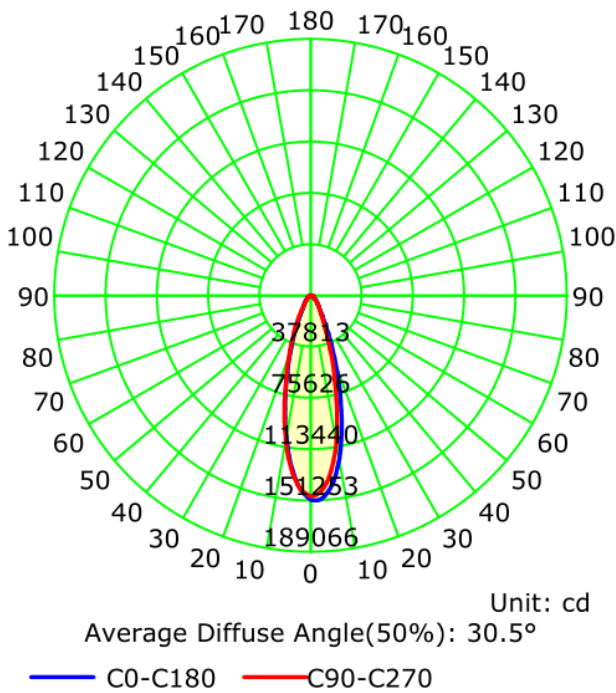

Light Output: 65683.9 lm
Wattage: 511.04 W
Efficacy (AC): 128.53 lm/W
Power Factor: 0.9
CCT: 5000 K
CRI: 70
Total Harmonic Distortion: 15 %

STADIUM PRO SERIES – TECHNICAL DATA

Product Specifications

Product name	LED Sport Light
Part No	RG-Stadium-I-500WMBT3B1 SKU: 45-163
Dimension	554*400*410 mm

Technical Characteristic

Color temperature	5000K (avail 2700-6500k)
CRI	>72
Lumen	62000-72500LM
Input Power	500W
Lumen Efficacy	125-145 LM/W
Beam Angle(50%)	30°
Field Angle(10%)	60°(NEMA:4)
Input Voltage	100-277Vac 50/60Hz (200-480vac available)
Driver Brand	Mean Well HLG-240H-48B
PF	>0.9
Waterproof Rating	WET(IP65)
EPA	1.49ft ²

Photometric Results

IES Classification: Type I

Total Rated Lamp Lumens: 64385.9 lm

Efficiency: 100%

Upward Ratio: 0%

Central Intensity: 611665.93 cd

Pos of Max. Intensity: H0 V2

Longitudinal Classification: Very Short

Measurement Flux: 64385.9 lm

Downward Ratio: 100%

Luminaire Efficacy Rating (LER): 133.65

Max. Intensity: 611665.93 cd

Luminous Intensity Distribution Curve

The Average Illuminance Effective Figure

Package

Lamp Net Weight: 14.7 KG / PC