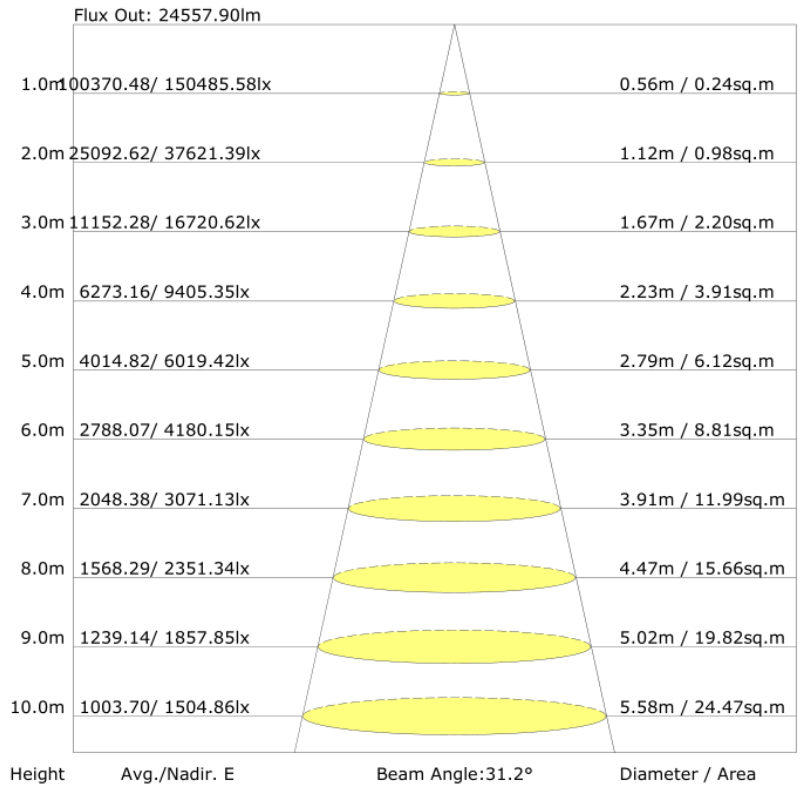

Light Output: 65683.9 lm
Wattage: 511.04 W
Efficacy (AC): 128.53 lm/W
Power Factor: 0.9
CCT: 5000 K
CRI: 70
Total Harmonic Distortion: 15 %

STADIUM PRO SERIES – TECHNICAL DATA

Product Specifications

Product name	LED Sport Light
Part No	RG-Stadium-I-500WMBT3B1 SKU: 45-163
Dimension	554*400*410 mm

Technical Characteristic

Color temperature	5000K (avail 2700-6500k)
CRI	>72
Lumen	62000-72500LM
Input Power	500W
Lumen Efficacy	125-145 LM/W
Beam Angle(50%)	30°
Field Angle(10%)	60°(NEMA:4)
Input Voltage	100-277Vac 50/60Hz (200-480vac available)
Driver Brand	Mean Well HLG-240H-48B
PF	>0.9
Waterproof Rating	WET(IP65)
EPA	1.49ft ²

STADIUM PRO SERIES – TECHNICAL DATA

Light Distribution Testing Parameters

Luminaire Property

Luminaire Manufacturer:

Voltage: 480.9 V

Power: 481.75 W

Current: 1.0381 A

Power Factor: 0.965

Measurement Flux: 64385.9 lm

Downward Ratio: 100%

Luminaire Efficacy Rating (LER): 133.65

Max. Intensity: 611665.93 cd

Luminous Intensity Distribution Curve

The Average Illuminance Effective Figure

Package

Lamp Net Weight: 14.7 KG / PC