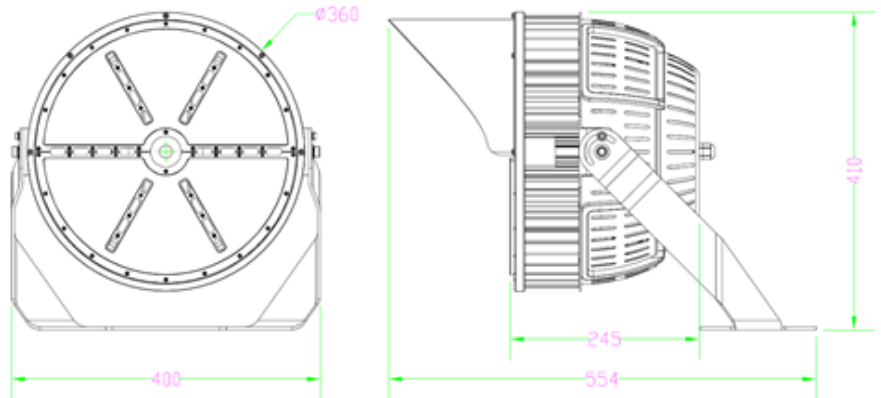

LED SPORTS LIGHTING

PART NUMBER: RG-STADIUM-I-500W

Advantage:

- UL cUL certificate
- Input voltage 100-277Vac/200-480Vac
- No UV or IR in the beam
- Easy to install and operate
- Energy saving, long lifespan
- Instant start, NO flickering, NO humming
- Green and eco-friendly without mercury
- Output constant current lever can be adjusted through output cable with 1-10V

Light Output: 65683.9 lm
Wattage: 511.04 W
Efficacy (AC): 128.53 lm/W
Power Factor: 0.9
CCT: 5000 K
CRI: 70
Total Harmonic Distortion: 15 %

STADIUM PRO SERIES – TECHNICAL DATA

Product Specifications

Product name	LED Sport Light
Part No	RG-Stadium-I-500WMBT3B1 SKU: 45-163
Dimension	554*400*410 mm