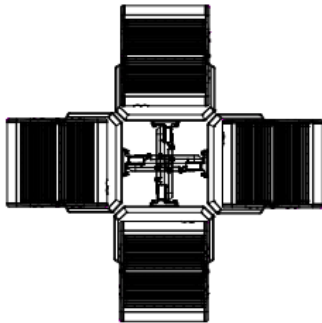

## 500W Icon Pro III Series LED Sport and Area Lights | EPA Ratings

S Single  
EPA:1.0  
Weight: 44.1 lbs.

D90 Double  
90° EPA:1.8  
Weight: 88.2 lbs.

D180 Double  
180° EPA:2.0  
Weight: 88.2 lbs.

T90 Triple  
90° EPA:2.8  
Weight:132.3lbs.

Q90 Quad 90°  
EPA:2.8  
Weight:176.4 lbs.