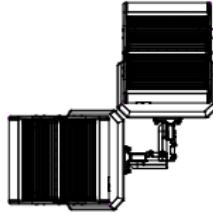

## 500W Icon Pro III Series LED Sport and Area Lights | EPA Ratings

S Single  
EPA:1.0  
Weight: 44.1 lbs.

D90 Double  
90° EPA:1.8  
Weight: 88.2 lbs.

D180 Double  
180° EPA:2.0  
Weight: 88.2 lbs.

T90 Triple  
90° EPA:2.8  
Weight:132.3lbs.

Q90 Quad 90°  
EPA:2.8  
Weight:176.4 lbs.