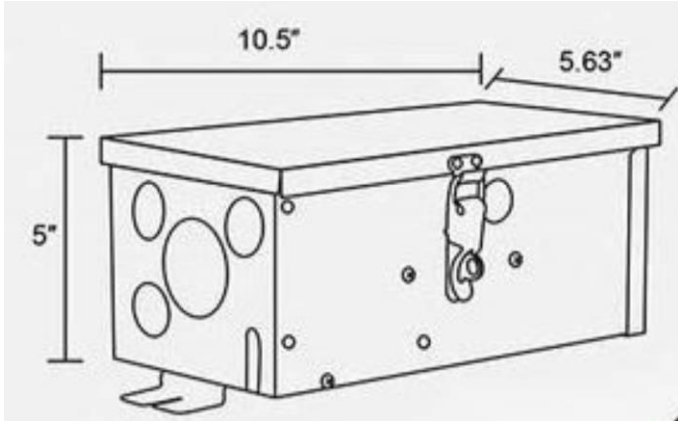

300 Watt Tenggara Series Landscape Transformer

The Tenggara Series Landscape Transformers were designed from the ground up to offer long lasting, highly-efficient transformer for small to large landscape lighting projects. Stainless Steel housing, lockable access panel, with a top end Toroidal core and easily upgraded with the addition of a photocell or timer makes the Tenggara the preferred choice among installers.

Key Features

- Fully Encapsulated Toroid core with a 10-year warranty
- Primary side thermal protection, secondary side magnetic circuit breaker
- Suitable for LED landscaping lights
- Best transformer for medium or large-sized projects.

Product Specifications

- Material: 304 Stainless Steel
- Core: Toroid
- Wire Lead: 6ft
- Mechanical Timer Plug
- Photocell Expansion Port
- Input: 120VAC
- Output: 12V,13V,14V,15V
- Warranty: 10-Year

300 Watt Tenggara Series Landscape Transformer