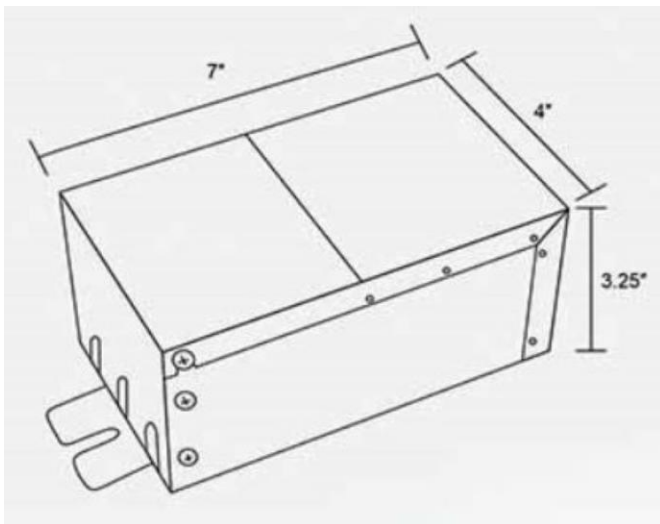

150 Watt Tenggara Series Landscape Transformer

The Tenggara Series Landscape Transformers were designed from the ground up to offer long lasting, highly-efficient transformer for small to large landscape lighting projects. Stainless Steel housing, lockable access panel, with a top end Toroidal core and easily upgraded with the addition of a photocell or timer makes the Tenggara the preferred choice among installers.

Product Specifications

- Material: 304 Stainless Steel
- Core: Toroid
- Wire Lead: 6ft
- Photocell Expansion Port
- Input: 120VAC
- Output: 12V and 15V
- Warranty: 10-Year

Key Features

- Fully Encapsulated Toroid core with a 10-year warranty
- Includes Photocell with 25ft lead
- Primary side thermal protection, secondary side magnetic circuit breaker
- Suitable for LED landscaping lights
- Best transformer for small or medium-sized projects.

RuggedGrade

150 Watt Tenggara Series Landscape Transformer

RuggedGrade

Includes photocell on a 25ft lead wire to make it easy to locate the photocell outside in the sun even if the transformer is installed indoors like a garage or shed.