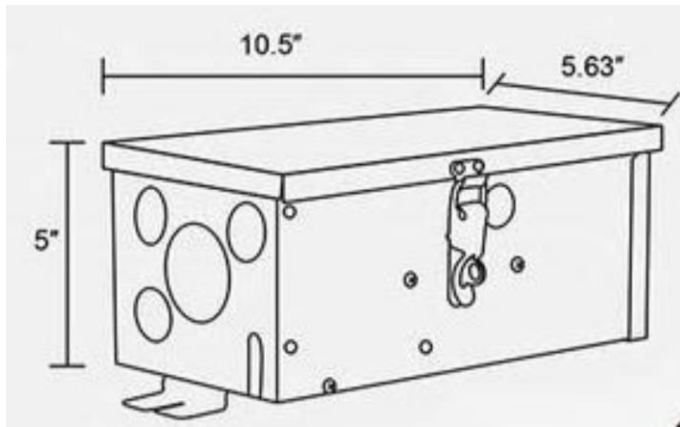

100 Watt Tenggara Series Landscape Transformer

The Tenggara Series Landscape Transformers were designed from the ground up to offer long lasting, highly-efficient transformer for small to large landscape lighting projects. Stainless Steel housing, lockable access panel, with a top end Toroidal core and easily upgraded with the addition of a photocell or timer makes the Tenggara the preferred choice among installers.

Product Specifications

- Material: 304 Stainless Steel
- Core: Toroid
- Wire Lead: 6ft
- Mechanical Timer Plug
- Photocell Expansion Port
- Input: 120VAC
- Output: 12V,13V,14V,15V
- Warranty: 10-Year